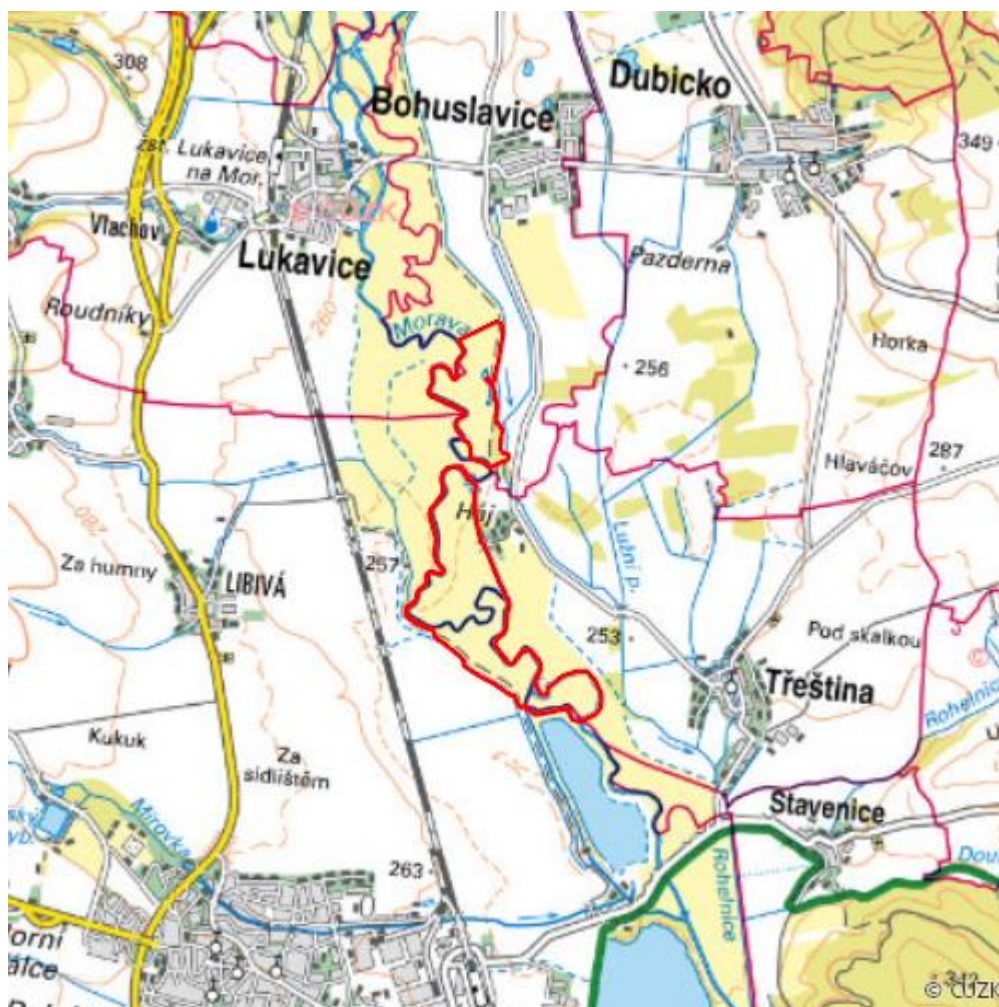

Hájky u Třeštiny

L.SU.05

Localisation:	49.800453N 16.941679E
Area:	93.813 ha
Category:	Wetlands of local importance
Wetland's type:	5
The degree of protection:	SCI
Reason protection:	B
Altitude:	275 - 275 m