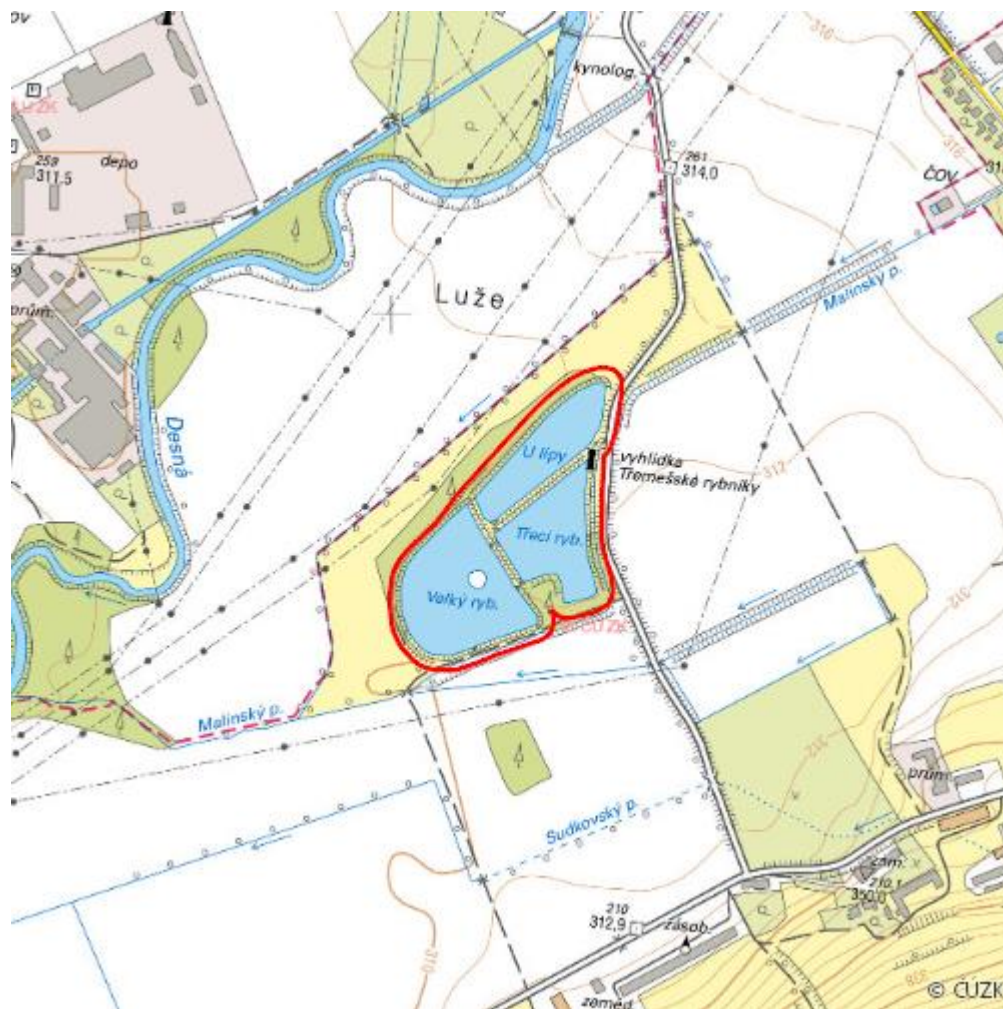

Třeměšské rybníky

L.SU.06

Localisation:	49.94908N 16.990543E
Area:	7.337 ha
Category:	Wetlands of local importance
Wetland's type:	14
Reason protection:	Am
Altitude:	307 - 310 m

List of species of conservation finding database