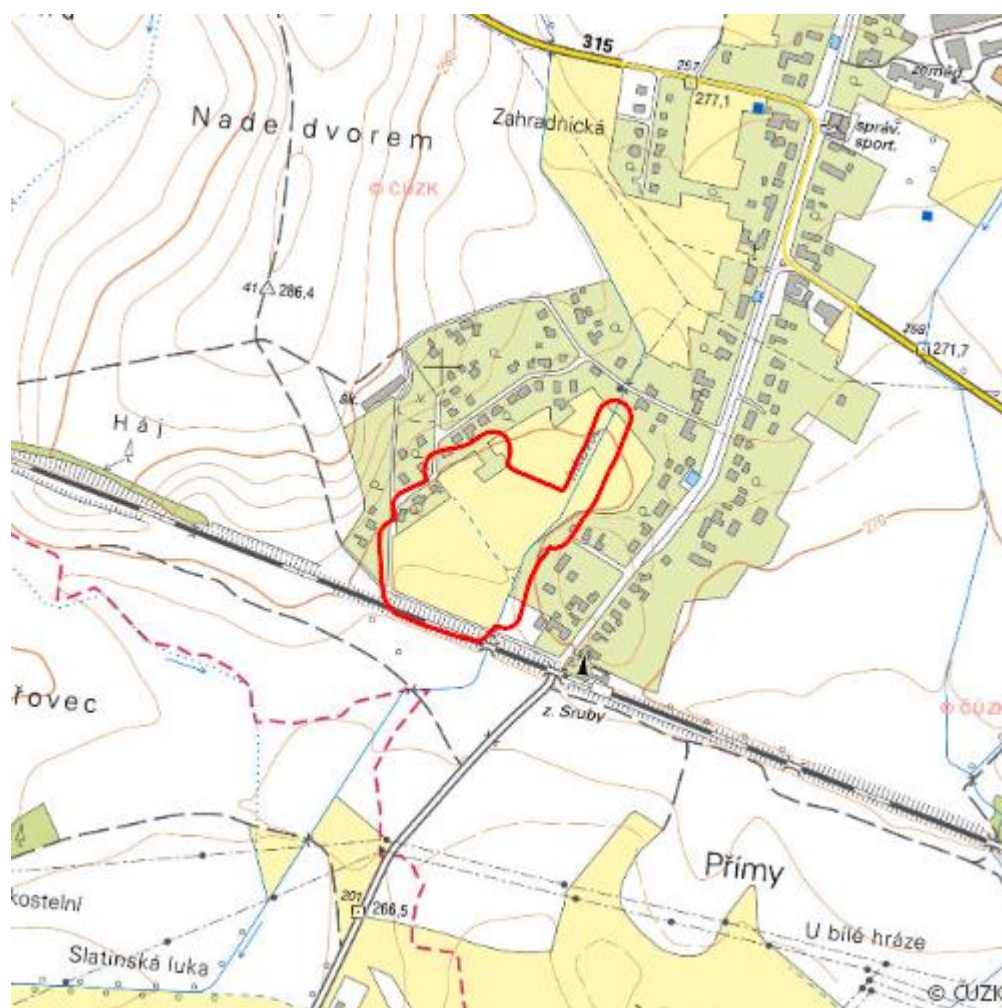

Srubské mokřiny

L.UO.23

Localisation:	49.991727N 16.169188E
Area:	5.345 ha
Category:	Wetlands of local importance
Wetland's type:	3
Reason protection:	B
Altitude:	271 - 275 m

Natural habitats

Habitat code	Habitat name	Code of the habitat type	Name the habitat type	Area	Relative area (%)	Habitat quality (1-4)
T1.5	Vlhké pcháčové louky	--	--	1.284 ha	24.02	2