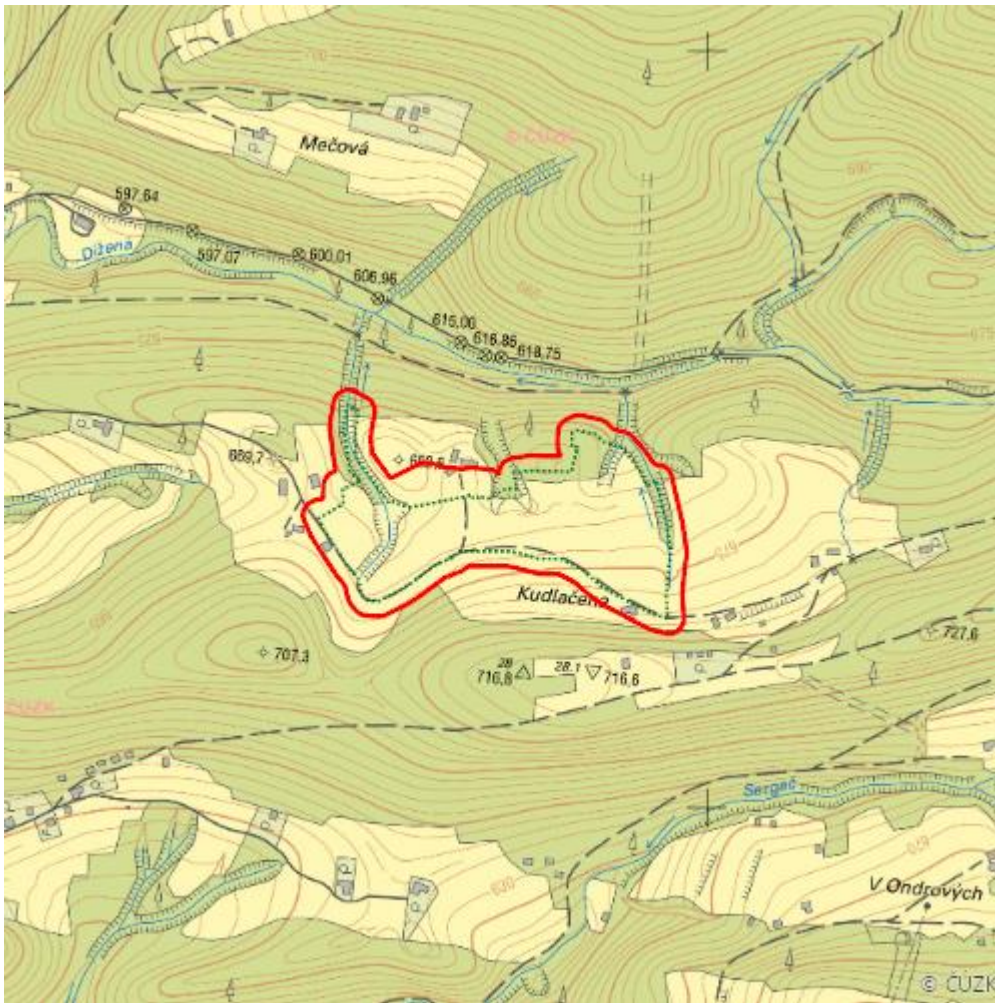

Kudlačena

L.VS.07

Localisation:	49.431477N 18.326375E
Area:	9.242 ha
Category:	Wetlands of local importance
Wetland's type:	1
The degree of protection:	SCI, PLA, NM
Reason protection:	Am
Altitude:	674 - 700 m