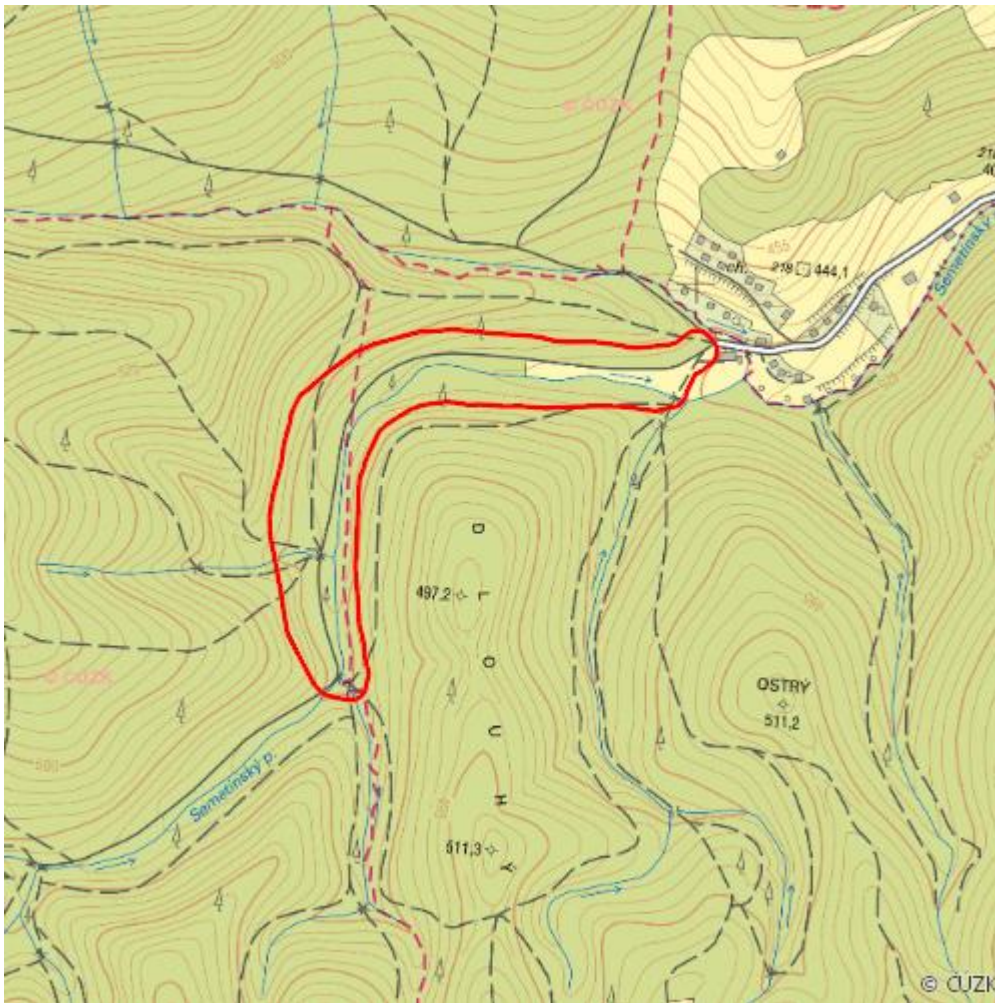

Meandry Semetínského potoka

L.VS.115

Localisation:	49.329787N 17.9222E
Area:	8.463 ha
Category:	Wetlands of local importance
Wetland's type:	2
The degree of protection:	SCI
Reason protection:	B
Altitude:	439 - 461 m