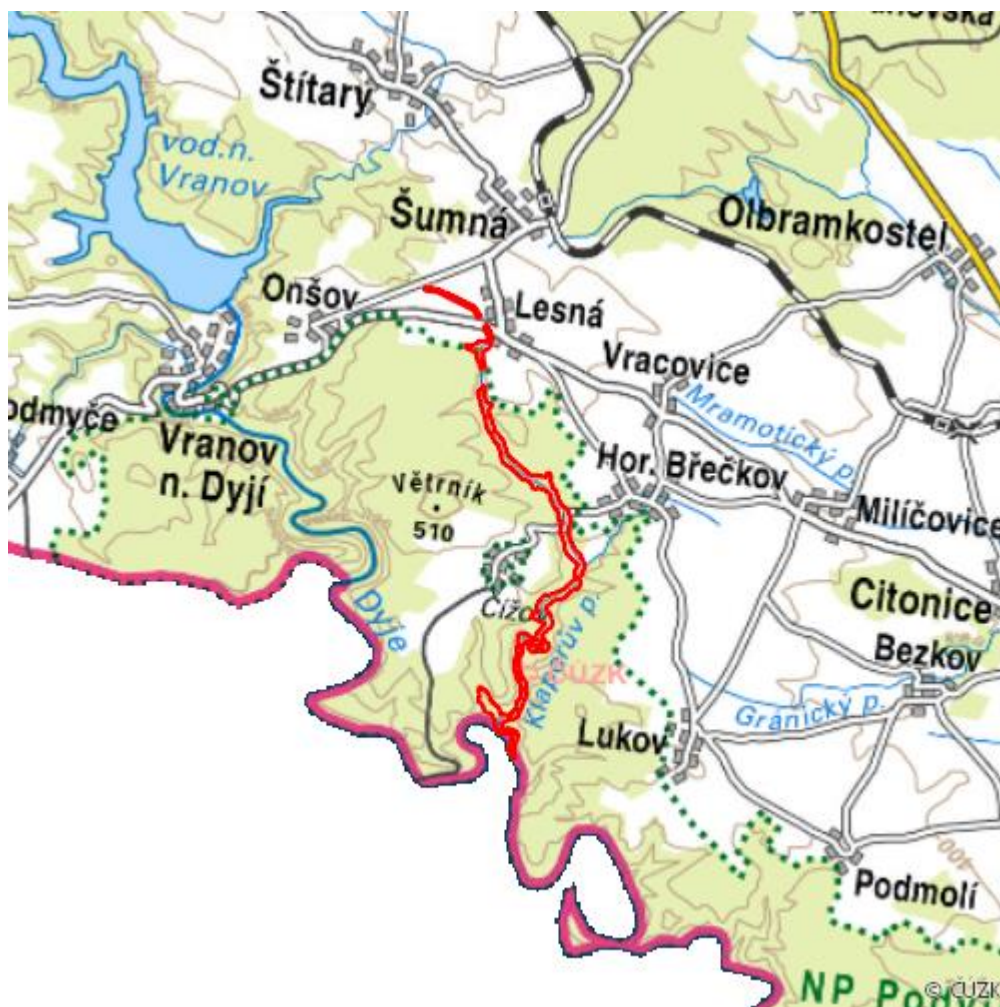

Niva Klaperova potoka

L.ZN.26

Localisation:	48.880125N 15.887357E
Area:	80.161 ha
Category:	Wetlands of local importance
Wetland's type:	2, 4, 5, 14
The degree of protection:	SCI, NP, SPA
Reason protection:	Am
Altitude:	272 - 454 m