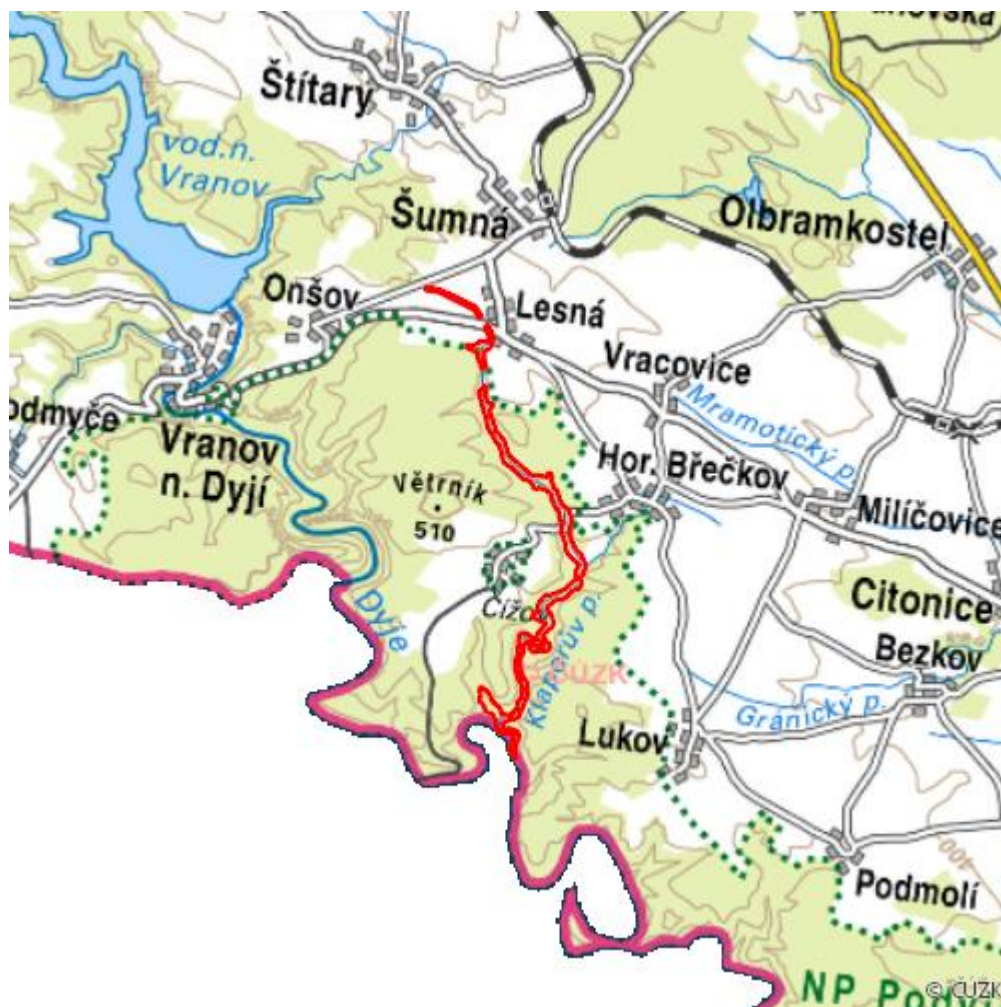

Niva Klaperova potoka

L.ZN.26

Localisation:	48.880125N 15.887357E
Area:	80.161 ha
Category:	Wetlands of local importance
Wetland's type:	2, 4, 5, 14
The degree of protection:	SCI, NP, SPA
Reason protection:	Am
Altitude:	272 - 454 m