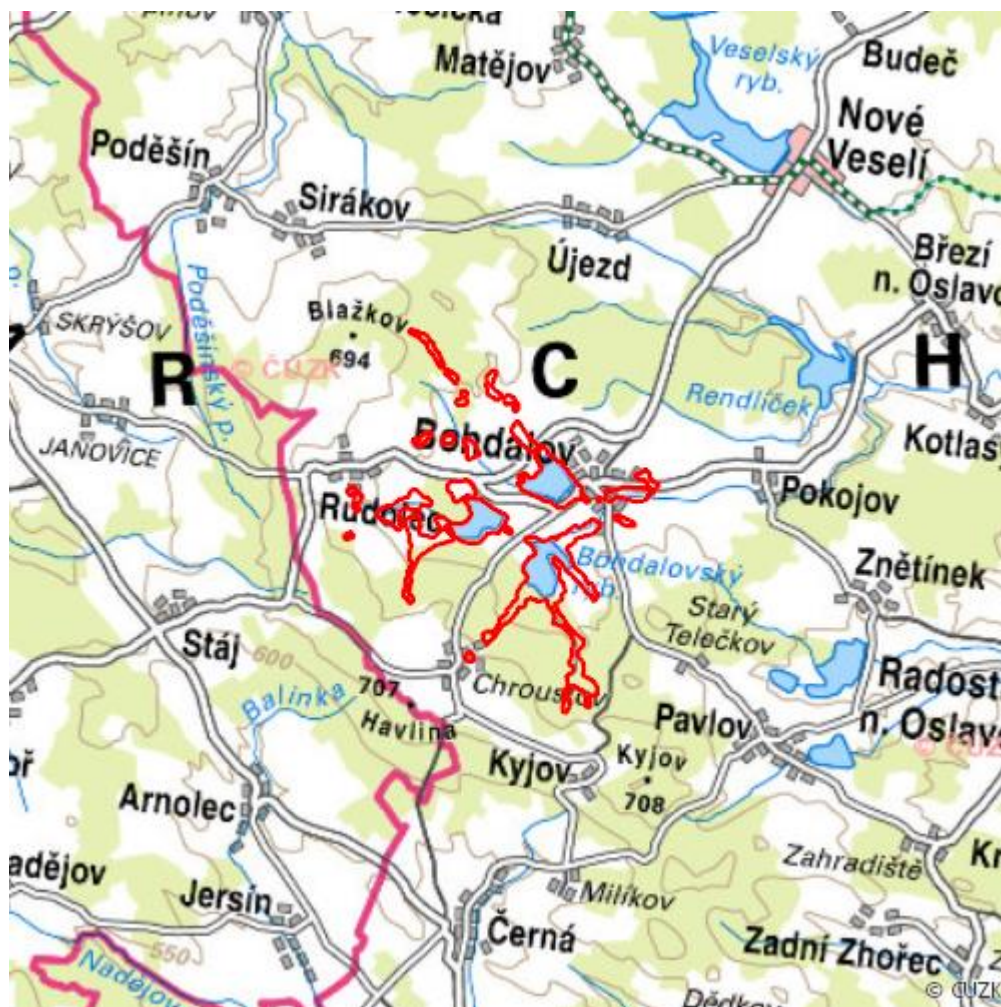

Bohdalovské rybníky

L.ZR.02

Localisation:	49.473335N 15.860298E
Area:	239.651 ha
Category:	Wetlands of local importance
Wetland's type:	2, 4, 5, 7, 14
The degree of protection:	SCI, NM
Reason protection:	Am
Altitude:	559 - 659 m