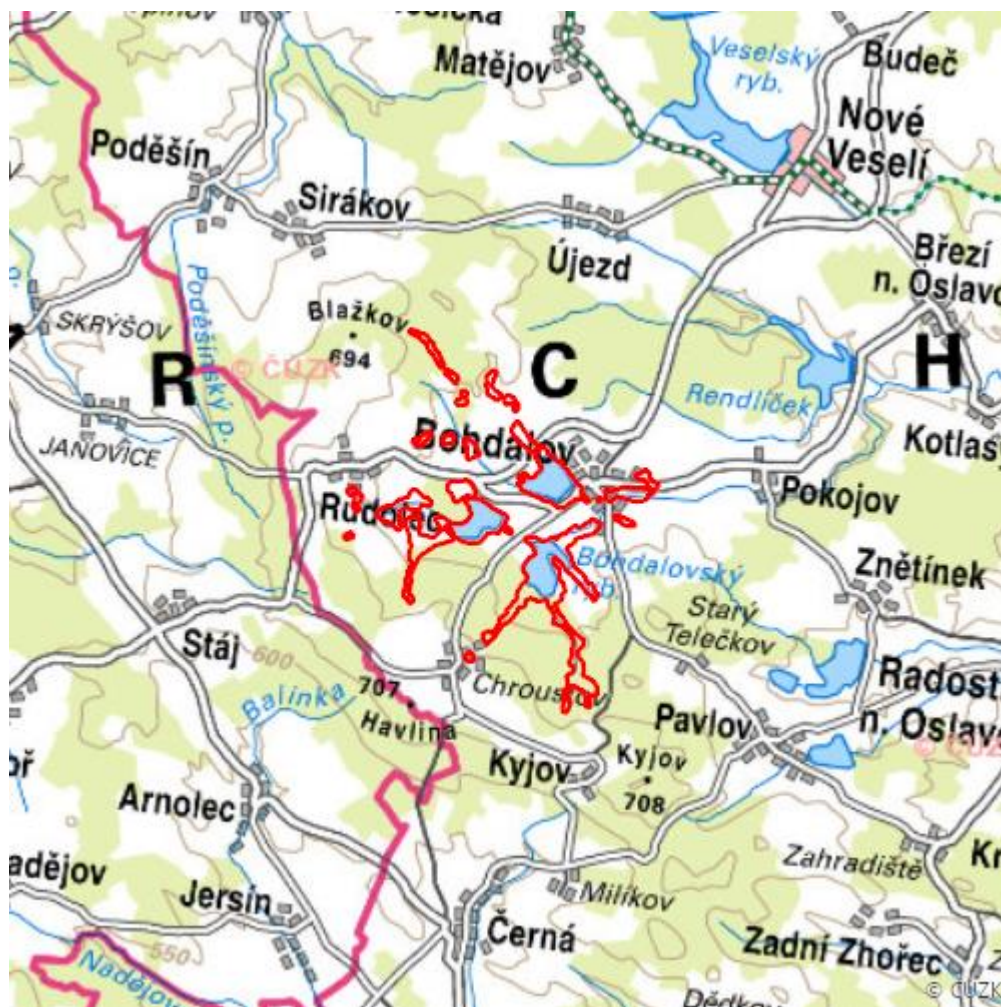

Bohdalovské rybníky

L.ZR.02

Localisation:	49.473335N 15.860298E
Area:	239.651 ha
Category:	Wetlands of local importance
Wetland's type:	2, 4, 5, 7, 14
The degree of protection:	SCI, NM
Reason protection:	Am
Altitude:	559 - 659 m