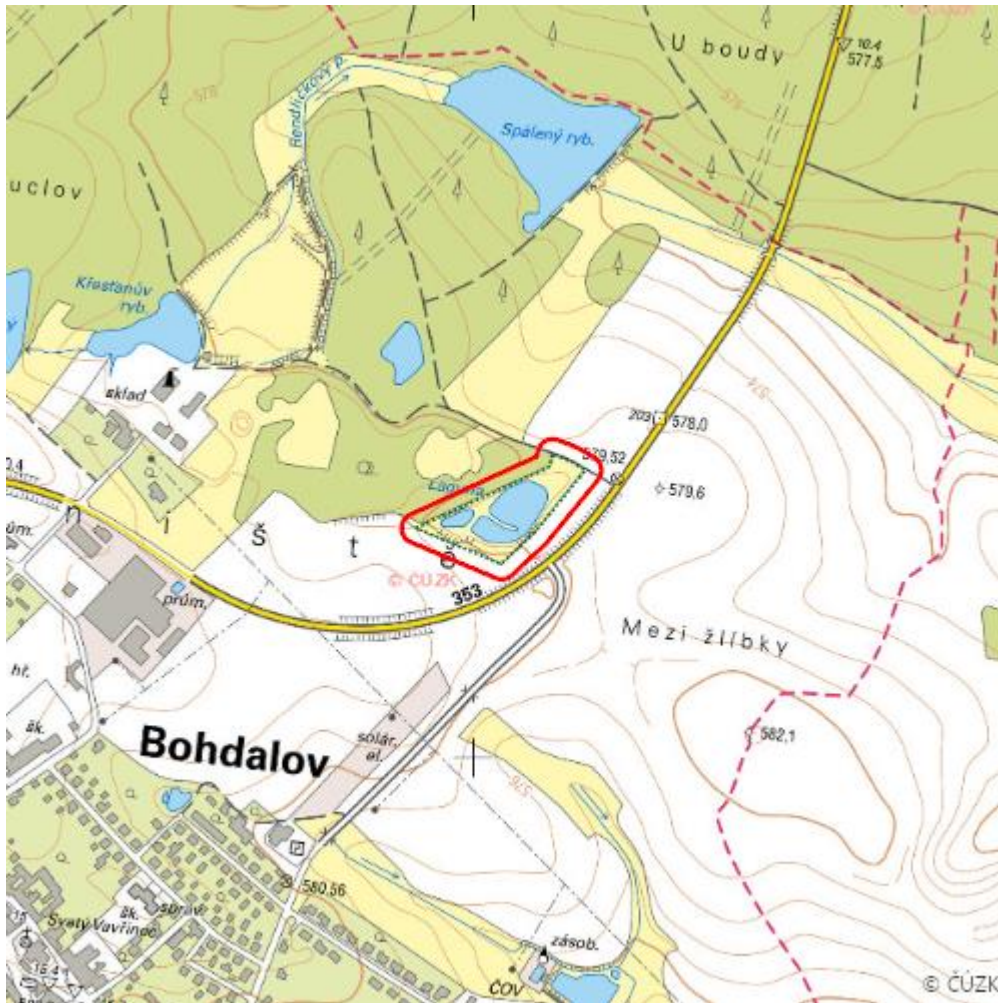

Laguna u Bohdalova

L.ZR.07

Localisation:	49.486164N 15.881832E
Area:	2.506 ha
Category:	Wetlands of local importance
Wetland's type:	16
The degree of protection:	NM
Reason protection:	Am
Altitude:	560 - 563 m