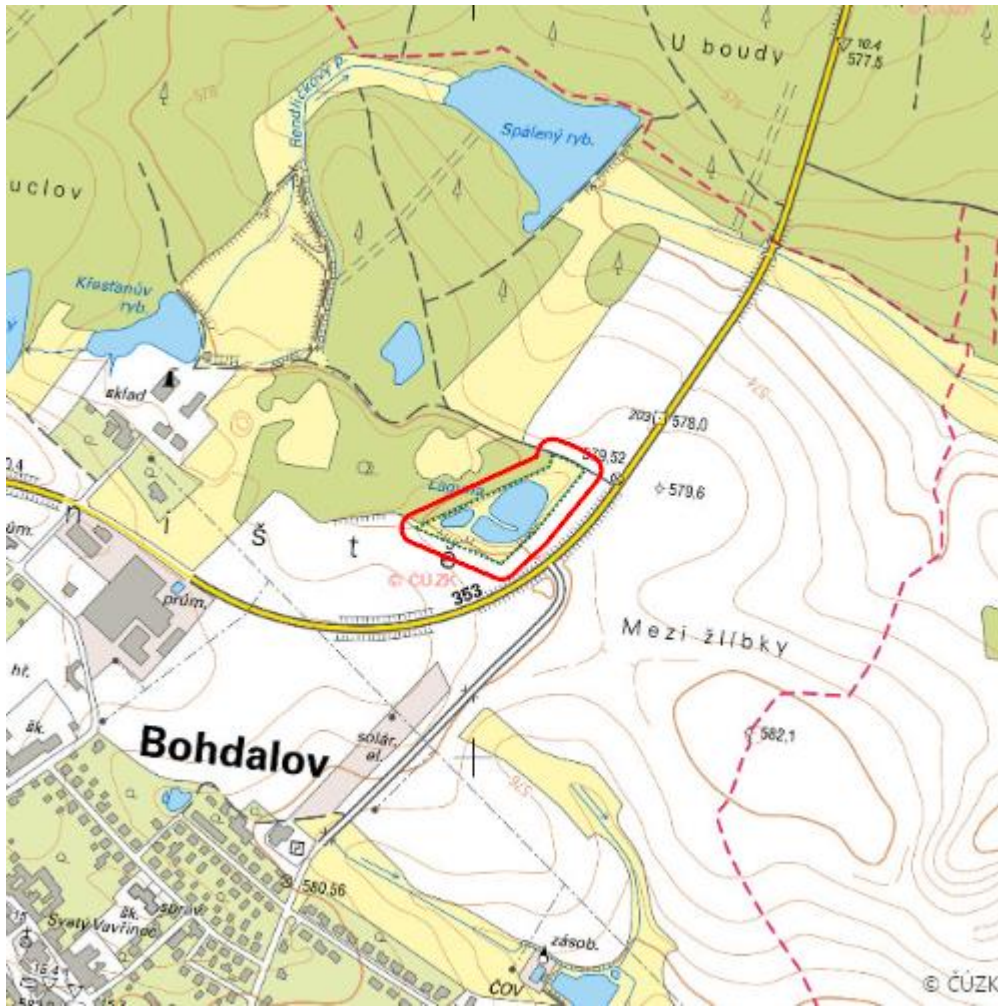

Laguna u Bohdalova

L.ZR.07

Localisation:	49.486164N 15.881832E
Area:	2.506 ha
Category:	Wetlands of local importance
Wetland's type:	16
The degree of protection:	NM
Reason protection:	Am
Altitude:	560 - 563 m