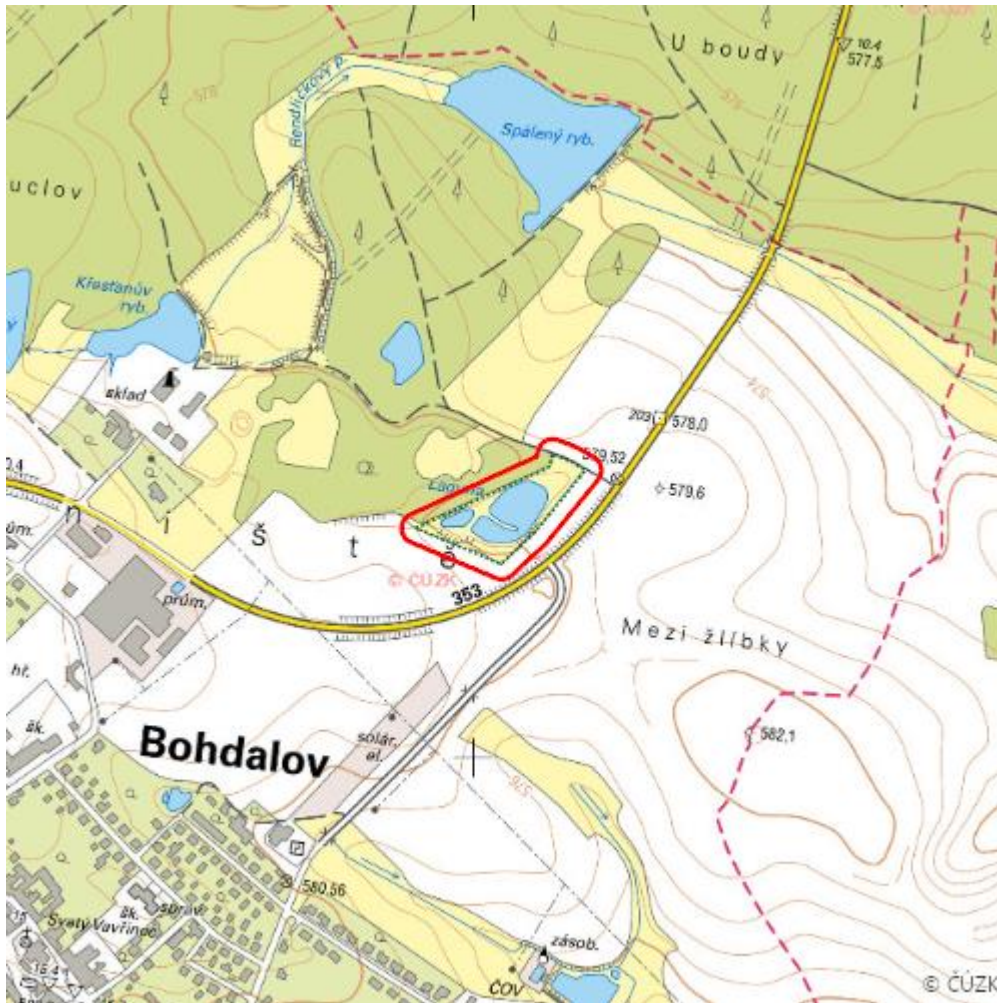

Laguna u Bohdalova

L.ZR.07

Localisation:	49.486164N 15.881832E
Area:	2.506 ha
Category:	Wetlands of local importance
Wetland's type:	16
The degree of protection:	NM
Reason protection:	Am
Altitude:	560 - 563 m