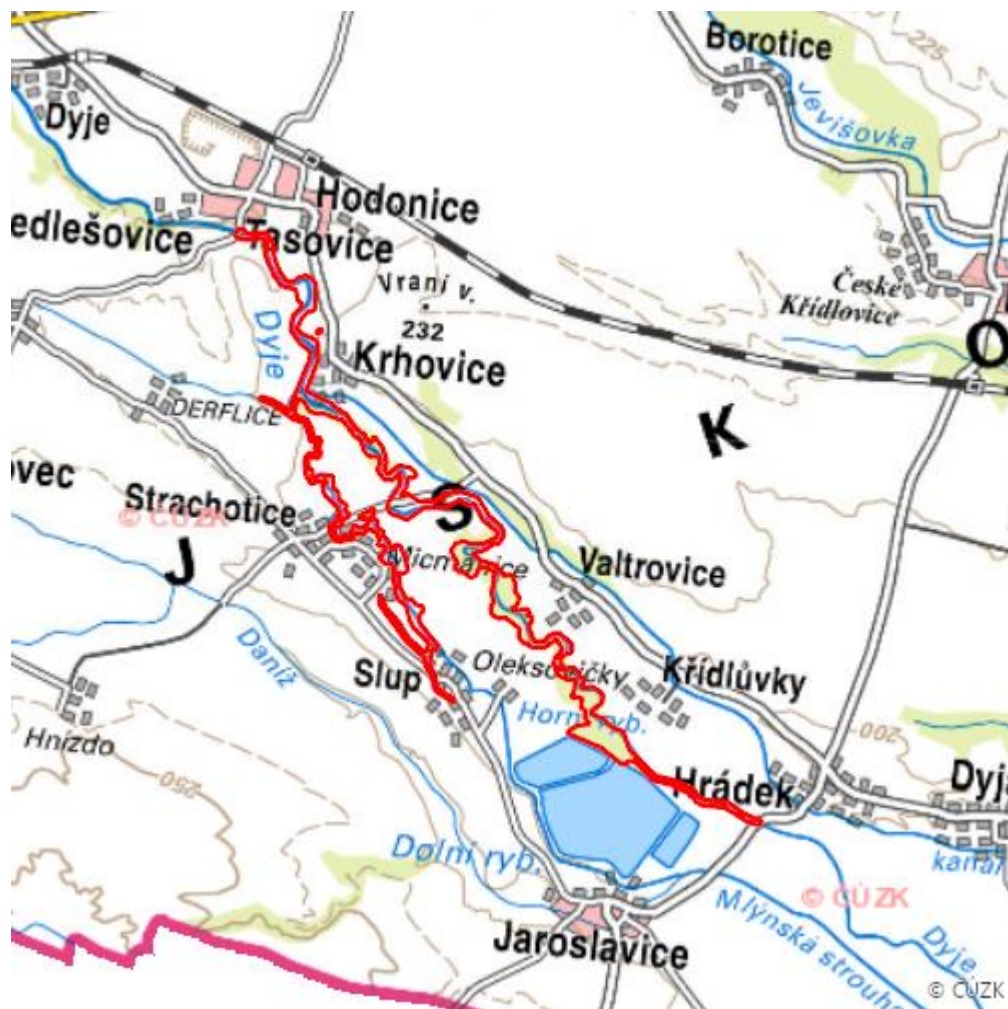

Meandry Dyje

N.ZN.01

Localisation:	48.8005N 16.205992E
Area:	263.900 ha
Category:	Wetlands of national importance
Wetland's type:	2, 3, 4
The degree of protection:	SCI, SPA
Altitude:	189 - 199 m

Characteristic