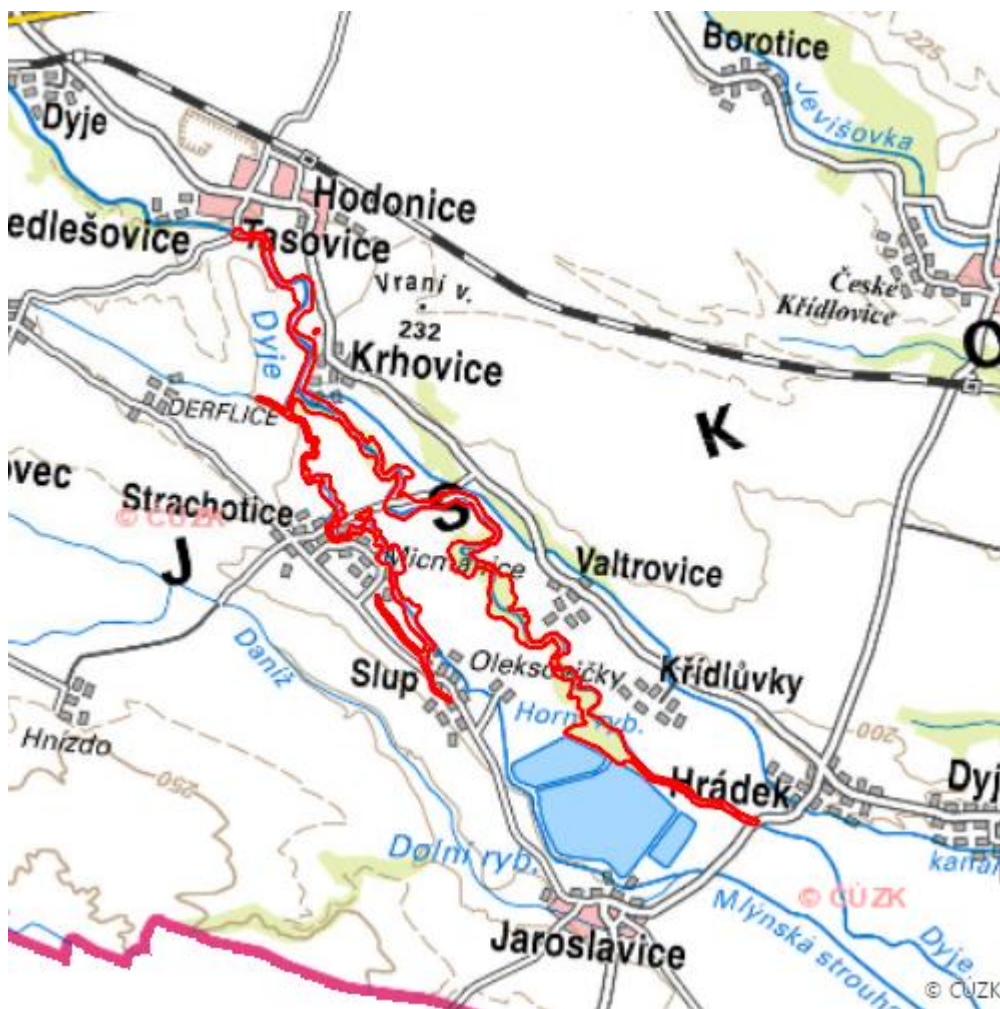

Meandry Dyje

N.ZN.01

Localisation:	48.8005N 16.205992E
Area:	263.900 ha
Category:	Wetlands of national importance
Wetland's type:	2, 3, 4
The degree of protection:	SCI, SPA
Altitude:	189 - 199 m

Characteristic