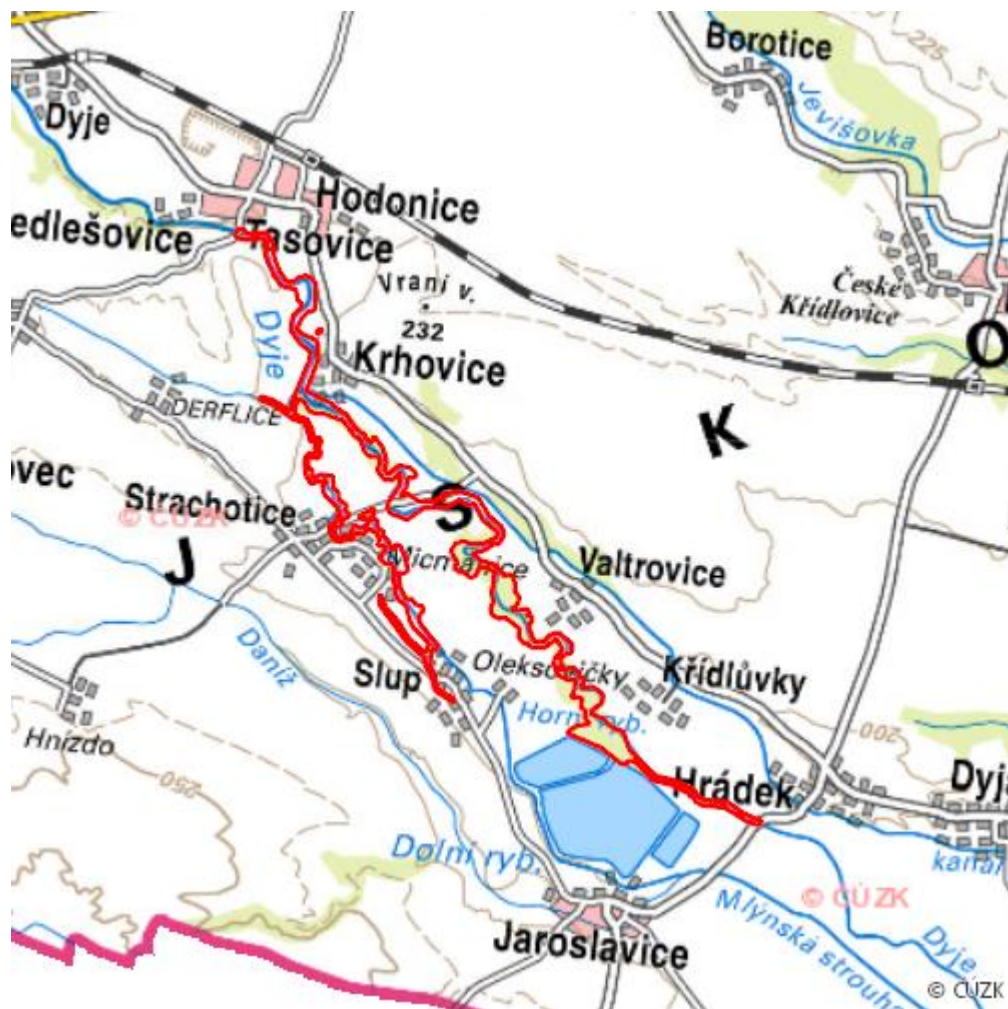

Meandry Dyje

N.ZN.01

Localisation:	48.8005N 16.205992E
Area:	263.900 ha
Category:	Wetlands of national importance
Wetland's type:	2, 3, 4
The degree of protection:	SCI, SPA
Altitude:	189 - 199 m

Characteristic