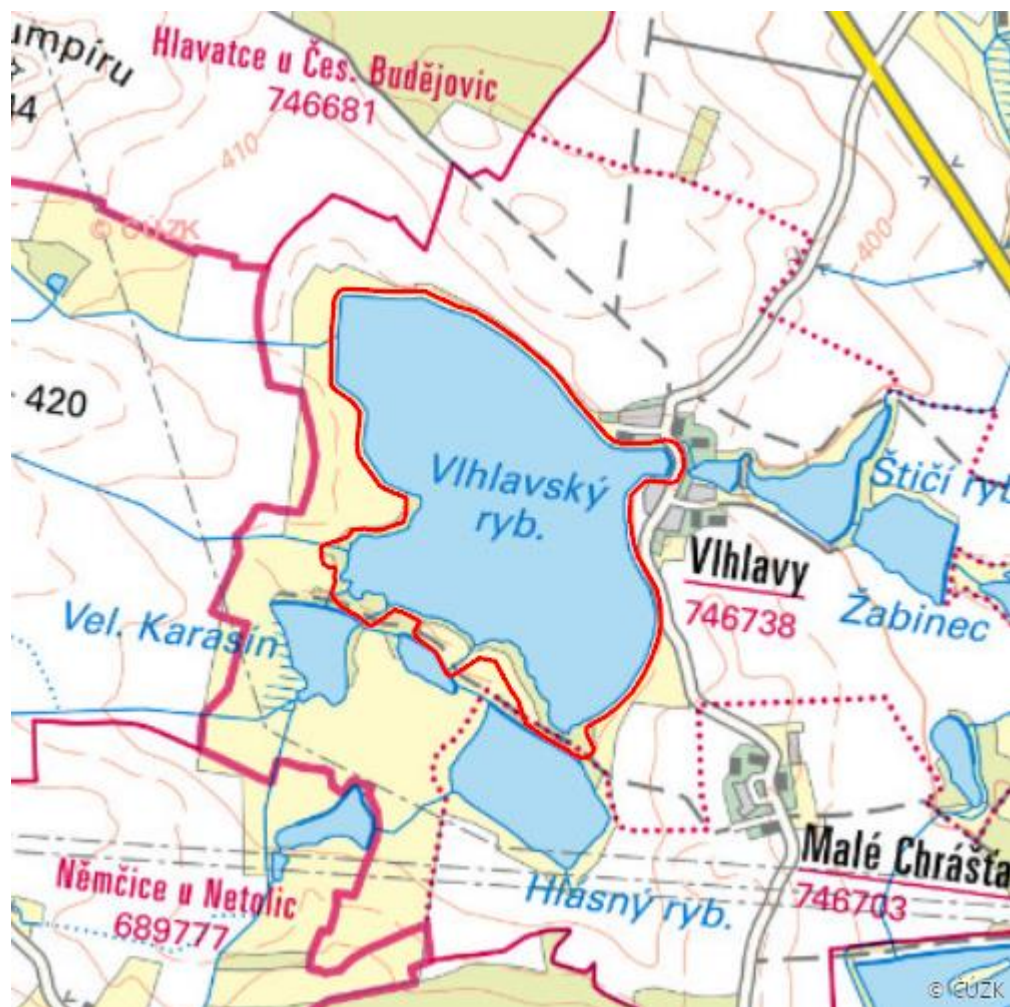

Vihlavský rybník

R.CB.05

Localisation:	49.049437N 14.286787E
Area:	109.621 ha
Category:	Wetlands of regional importance
Wetland's type:	5, 13
The degree of protection:	SPA
Altitude:	400 - 422 m

Characteristic