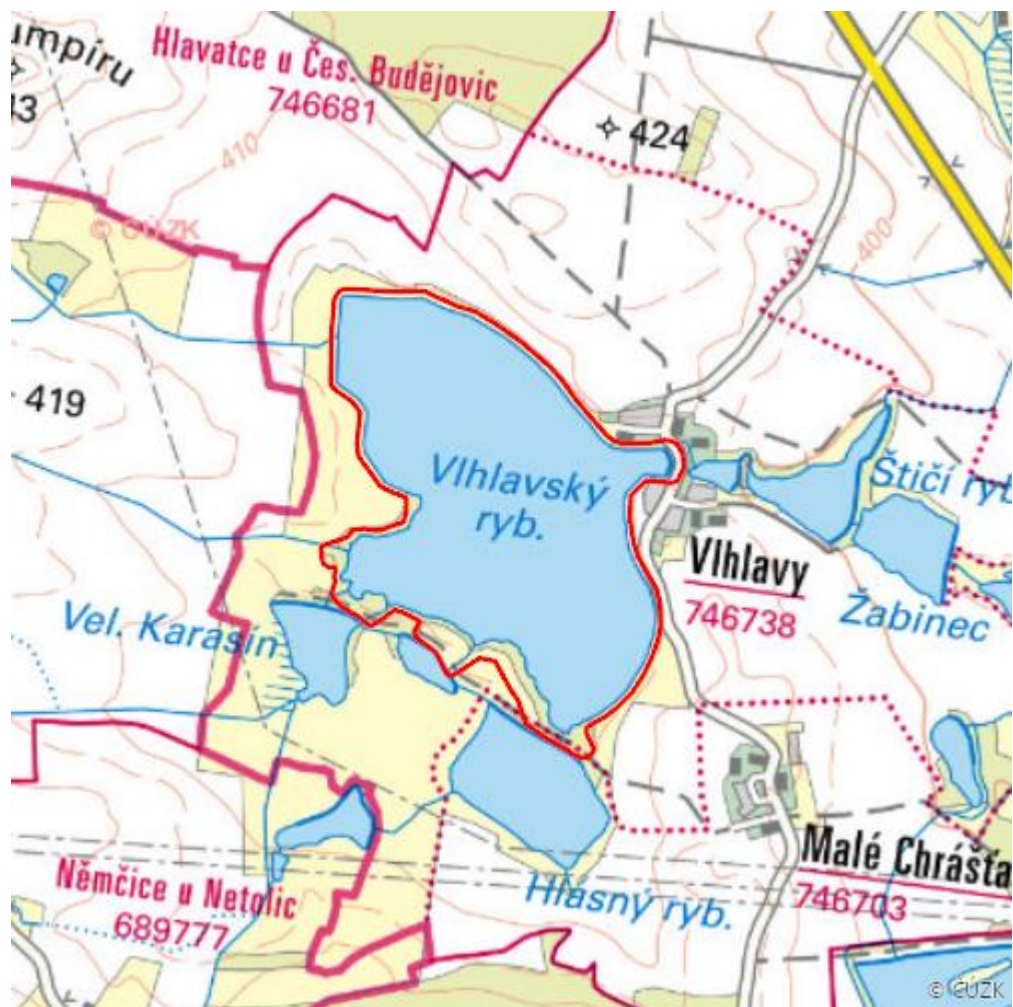

Vihlavský rybník

R.CB.05

Localisation:	49.049437N 14.286787E
Area:	109.621 ha
Category:	Wetlands of regional importance
Wetland's type:	5, 13
The degree of protection:	SPA
Altitude:	400 - 422 m

Characteristic