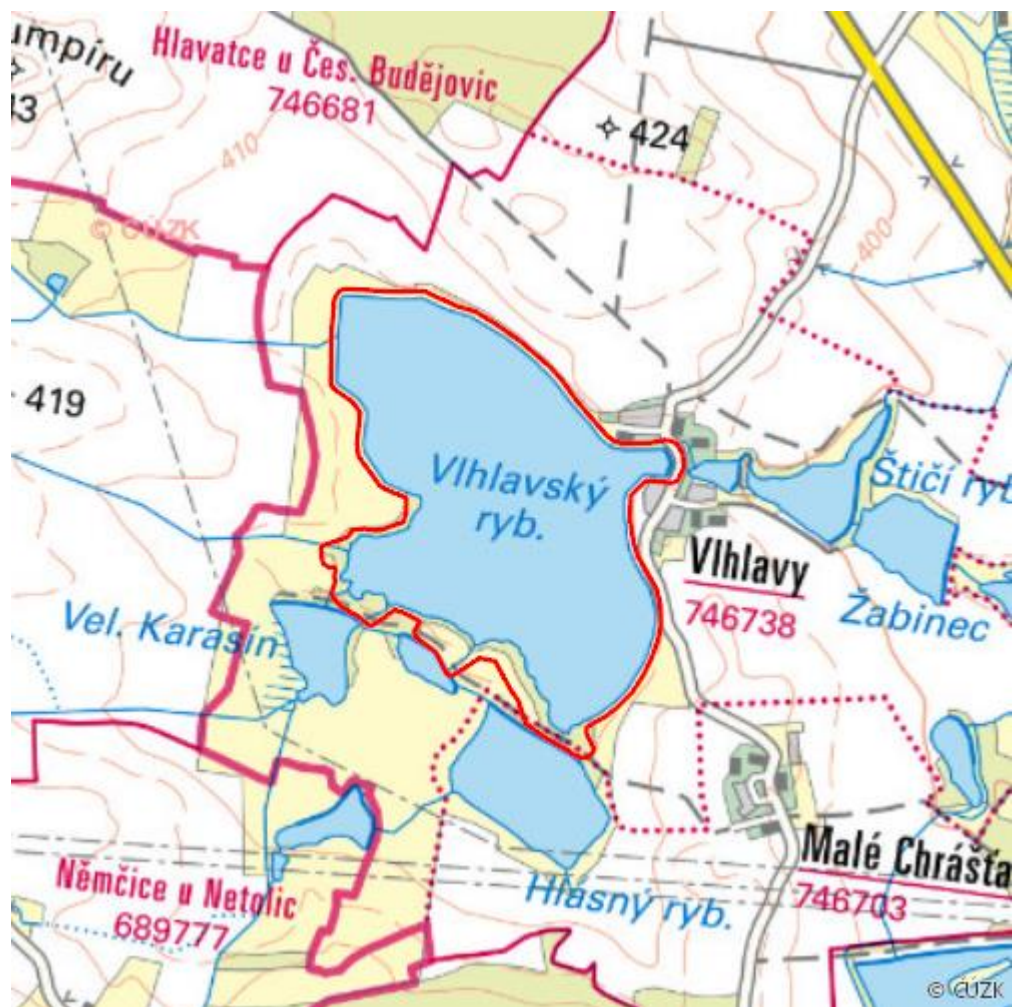

Vihlavský rybník

R.CB.05

Localisation:	49.049437N 14.286787E
Area:	109.621 ha
Category:	Wetlands of regional importance
Wetland's type:	5, 13
The degree of protection:	SPA
Altitude:	400 - 422 m

Characteristic