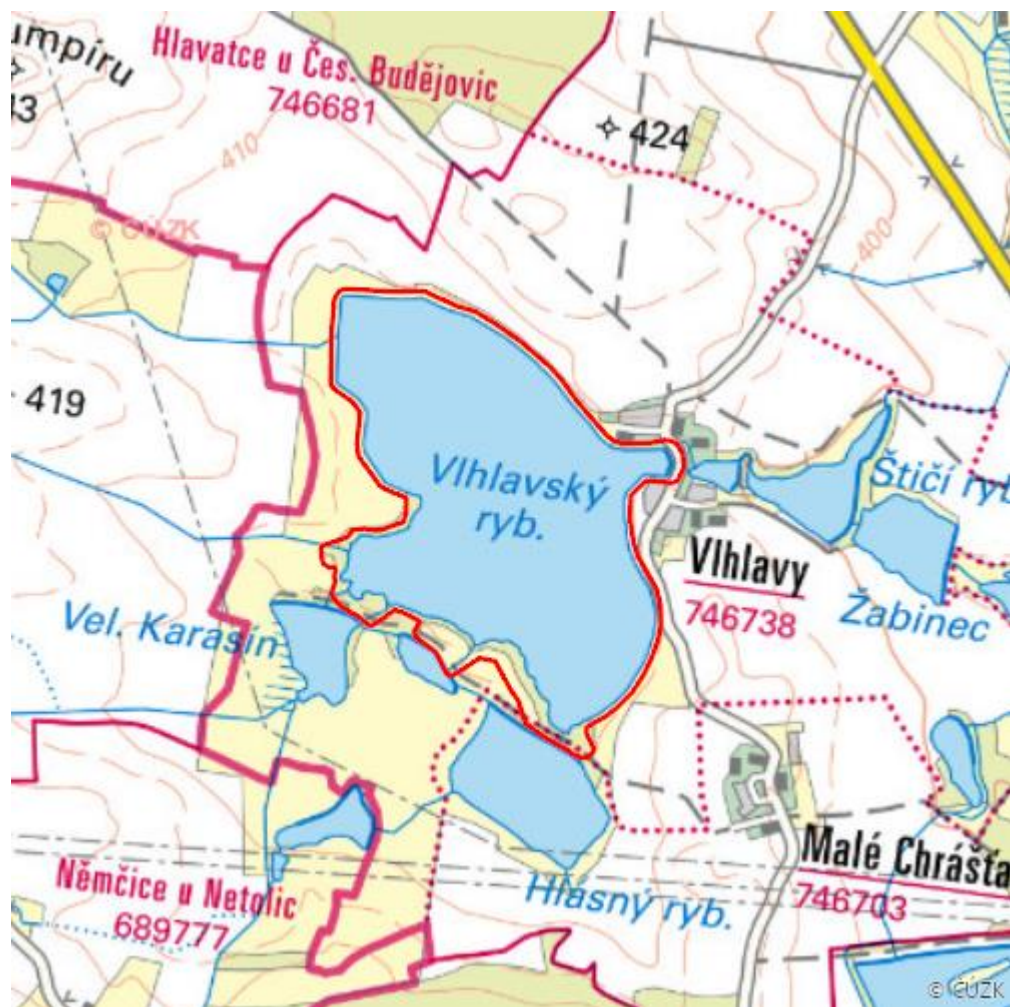

Vihlavský rybník

R.CB.05

Localisation:	49.049437N 14.286787E
Area:	109.621 ha
Category:	Wetlands of regional importance
Wetland's type:	5, 13
The degree of protection:	SPA
Altitude:	400 - 422 m

Characteristic