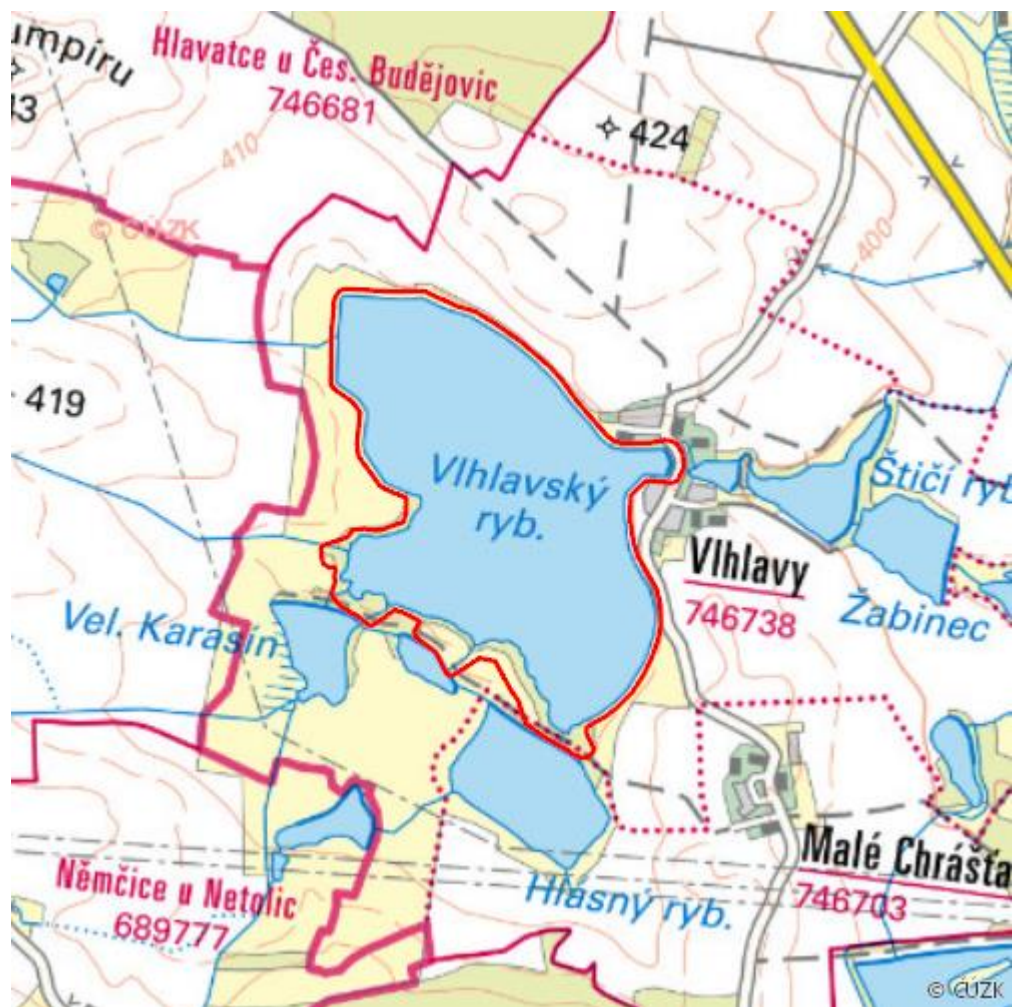

Vihlavský rybník

R.CB.05

Localisation:	49.049437N 14.286787E
Area:	109.621 ha
Category:	Wetlands of regional importance
Wetland's type:	5, 13
The degree of protection:	SPA
Altitude:	400 - 422 m

Characteristic