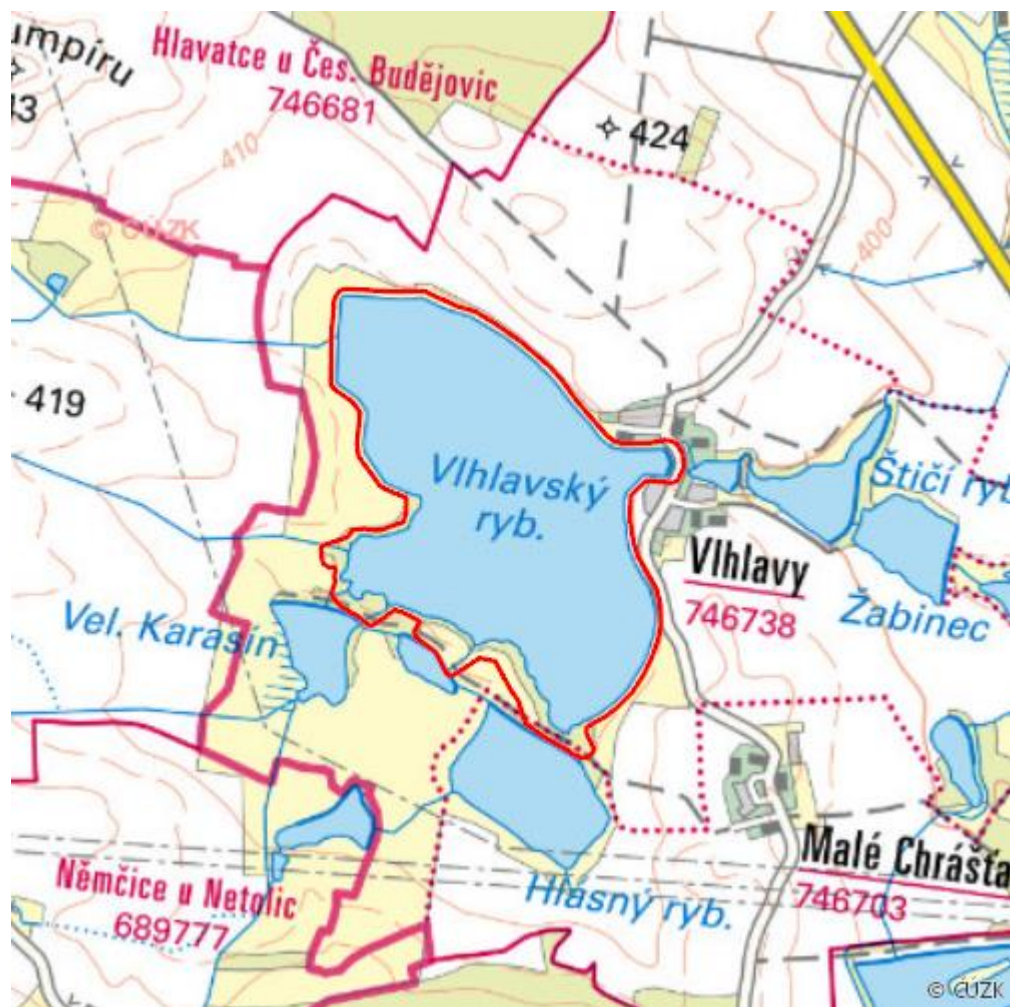

Vihlavský rybník

R.CB.05

Localisation:	49.049437N 14.286787E
Area:	109.621 ha
Category:	Wetlands of regional importance
Wetland's type:	5, 13
The degree of protection:	SPA
Altitude:	400 - 422 m

Characteristic