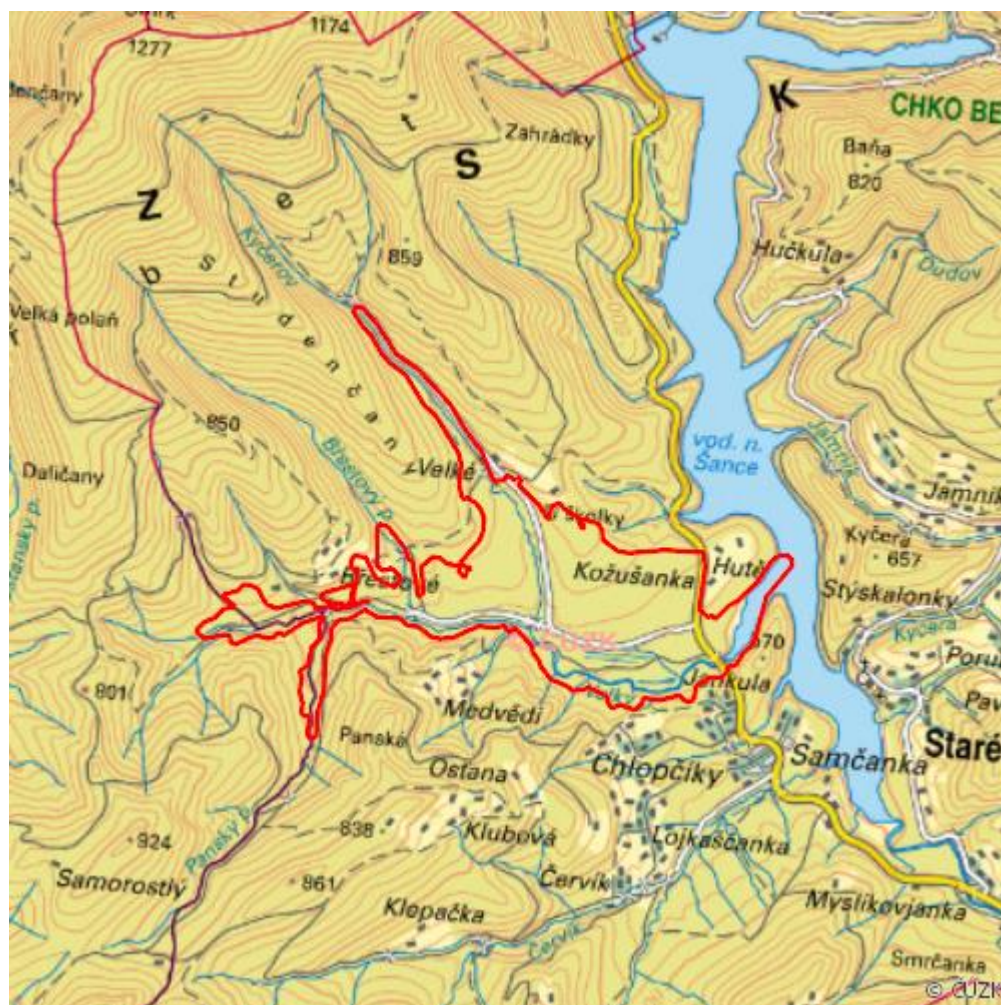

Staré Hamry - Mlýn

R.FM.02

Localisation:	49.48071N 18.405706E
Area:	251.853 ha
Category:	Wetlands of regional importance
Wetland's type:	8
The degree of protection:	SCI, PLA, SPA
Altitude:	494 - 768 m

[SHOW LOCATION ON MAP](#)