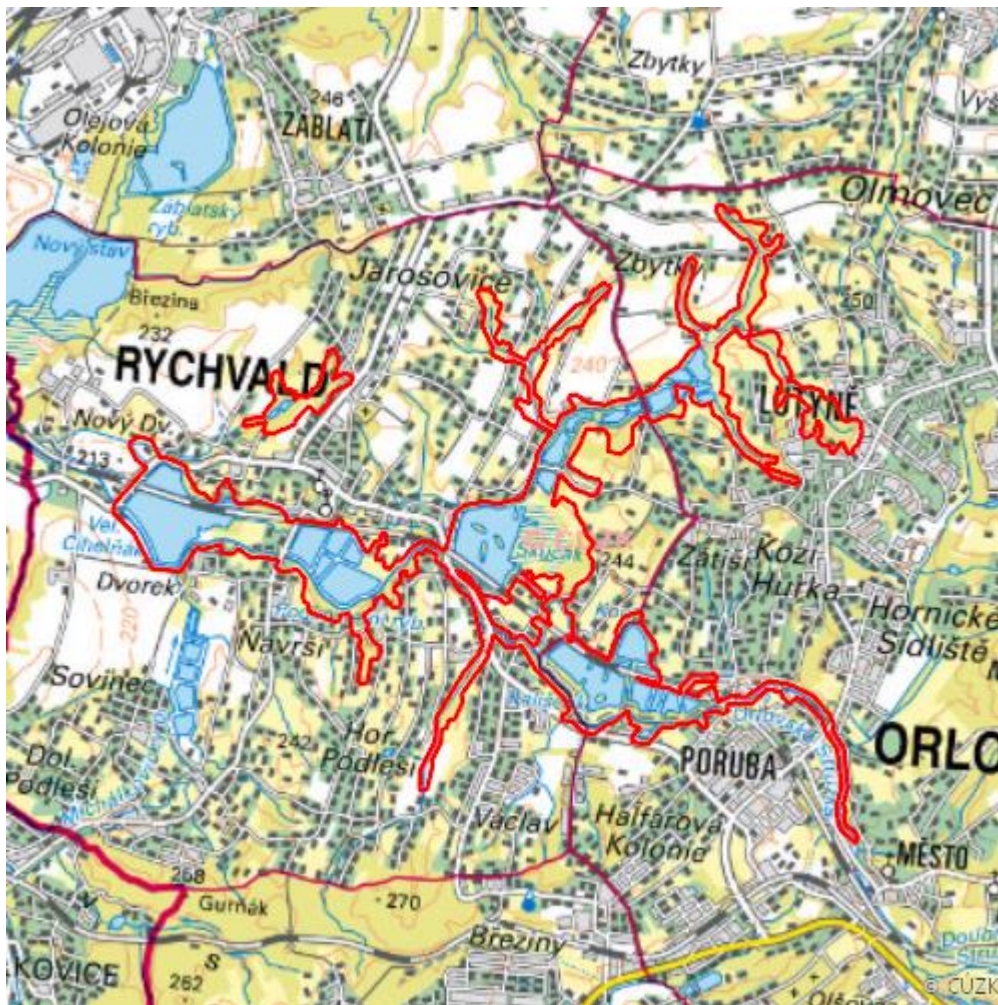

Rybníky u Rychvaldu

R.KI.02

Localisation:	49.865055N 18.391085E
Area:	335.529 ha
Category:	Wetlands of regional importance
Wetland's type:	3, 11, 14
The degree of protection:	NR, SCI, SPA
Altitude:	215 - 254 m