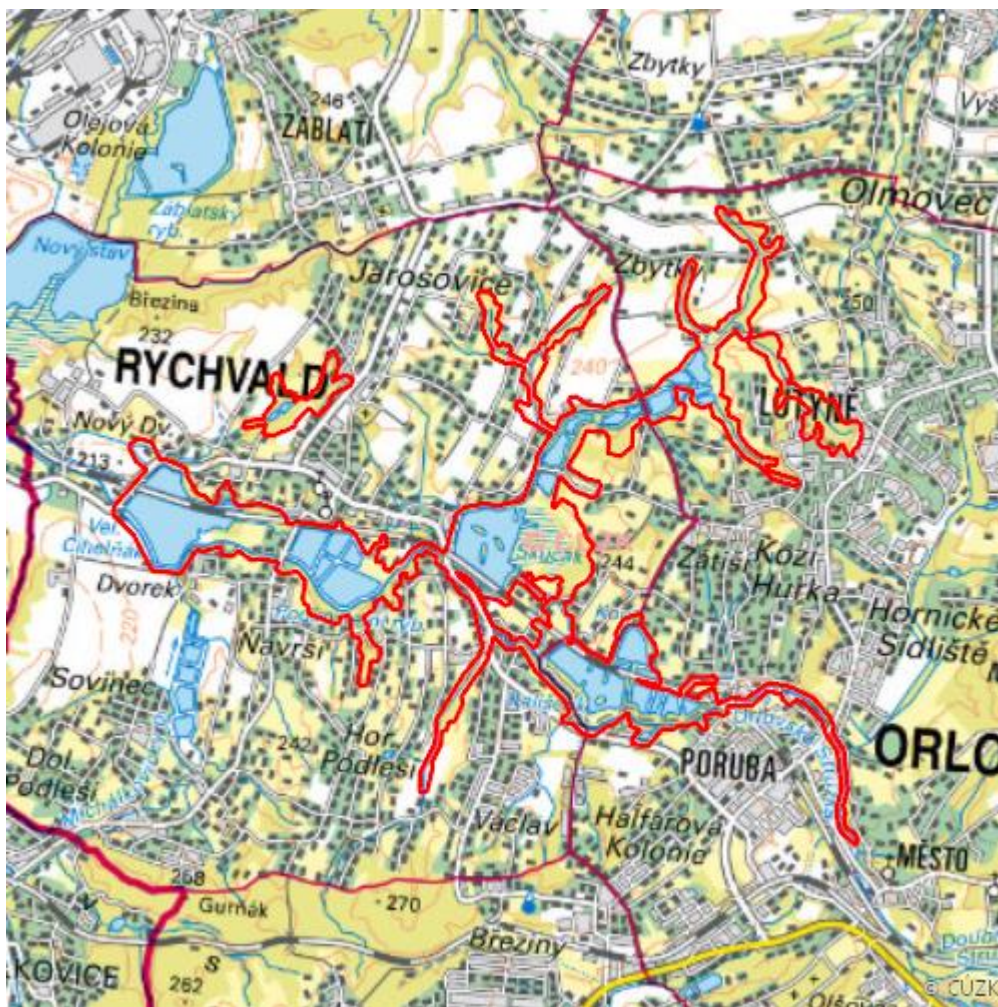

Rybníky u Rychvaldu

R.KI.02

Localisation:	49.865055N 18.391085E
Area:	335.529 ha
Category:	Wetlands of regional importance
Wetland's type:	3, 11, 14
The degree of protection:	NR, SCI, SPA
Altitude:	215 - 254 m