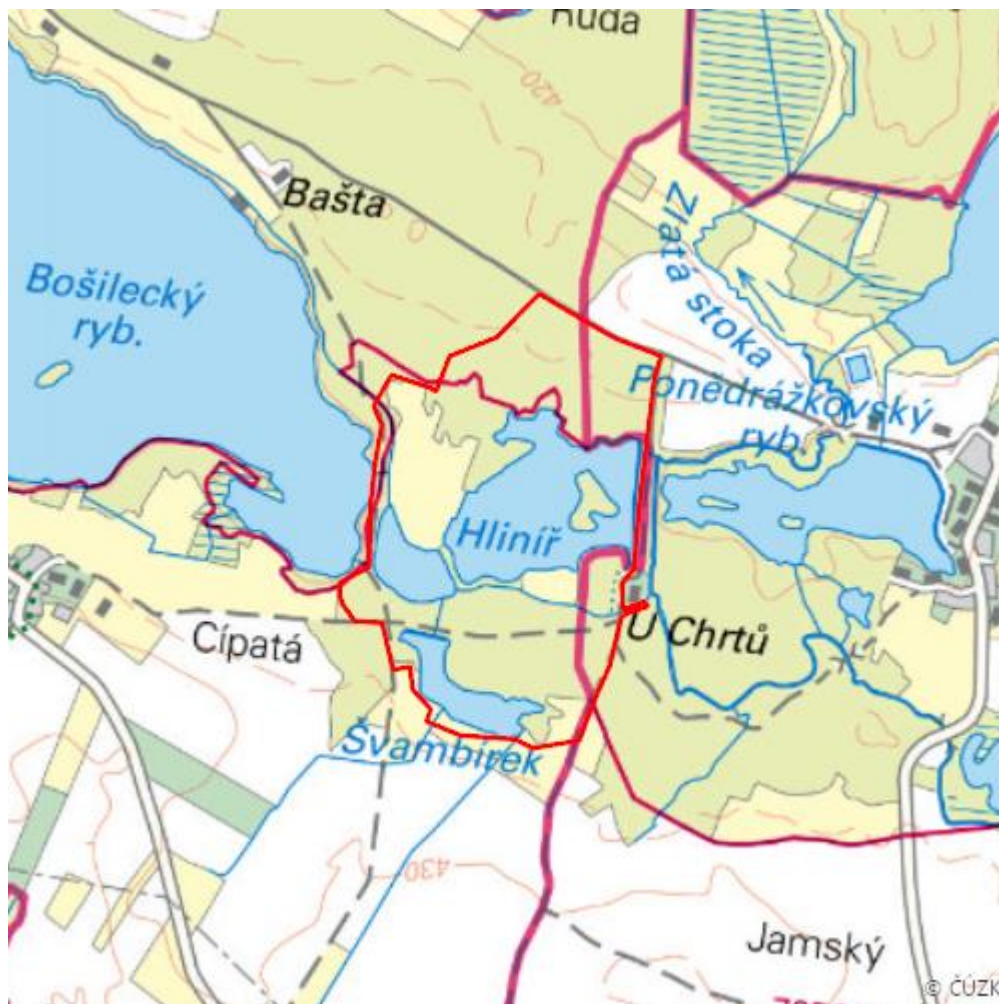

## Třeboň fishponds

RS02.12

<b>Localisation:</b>	49.133126N 14.681255E
<b>Area:</b>	107.897 ha
<b>Category:</b>	Part of Wetland of International Importance
<b>Wetland's type:</b>	8, 13
<b>The degree of protection:</b>	SCI, PLA, SPA, NM
<b>Altitude:</b>	414 - 427 m