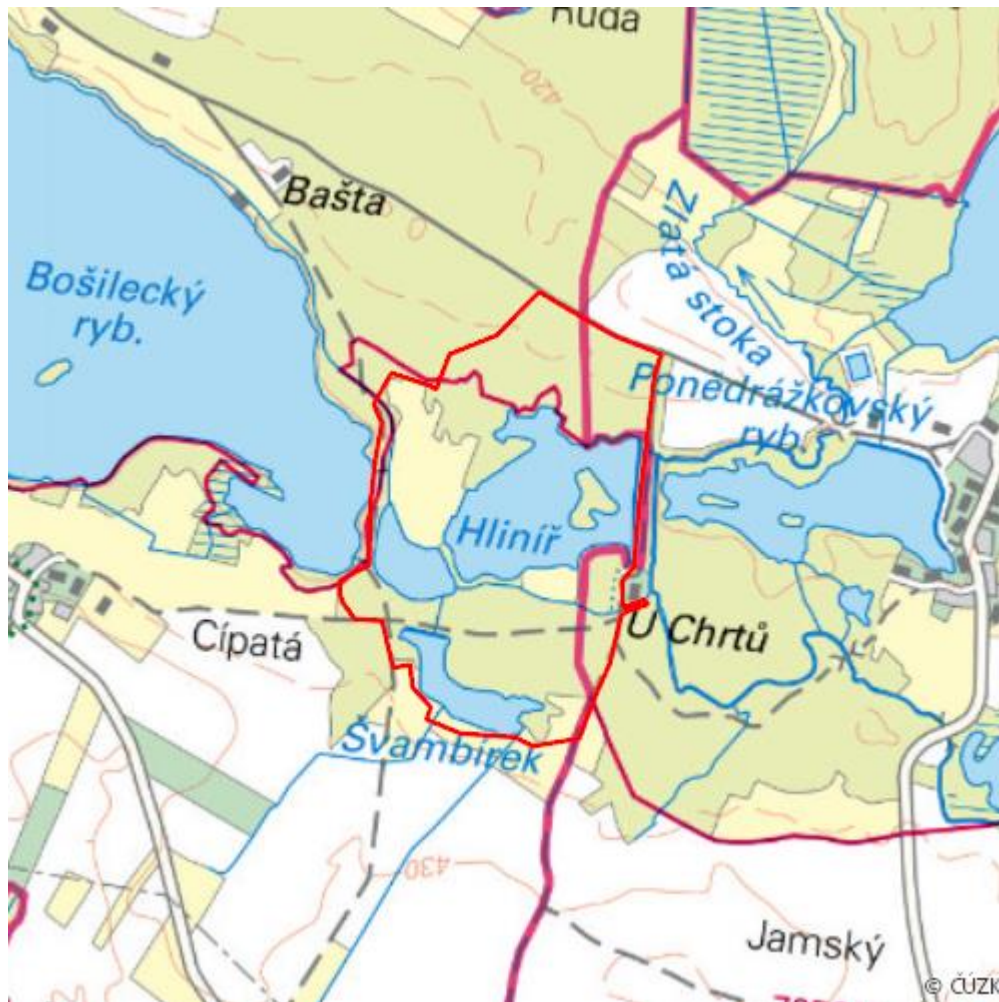

## Třeboň fishponds

RS02.12

<b>Localisation:</b>	49.133126N 14.681255E
<b>Area:</b>	107.897 ha
<b>Category:</b>	Part of Wetland of International Importance
<b>Wetland's type:</b>	8, 13
<b>The degree of protection:</b>	SCI, PLA, SPA, NM
<b>Altitude:</b>	414 - 427 m