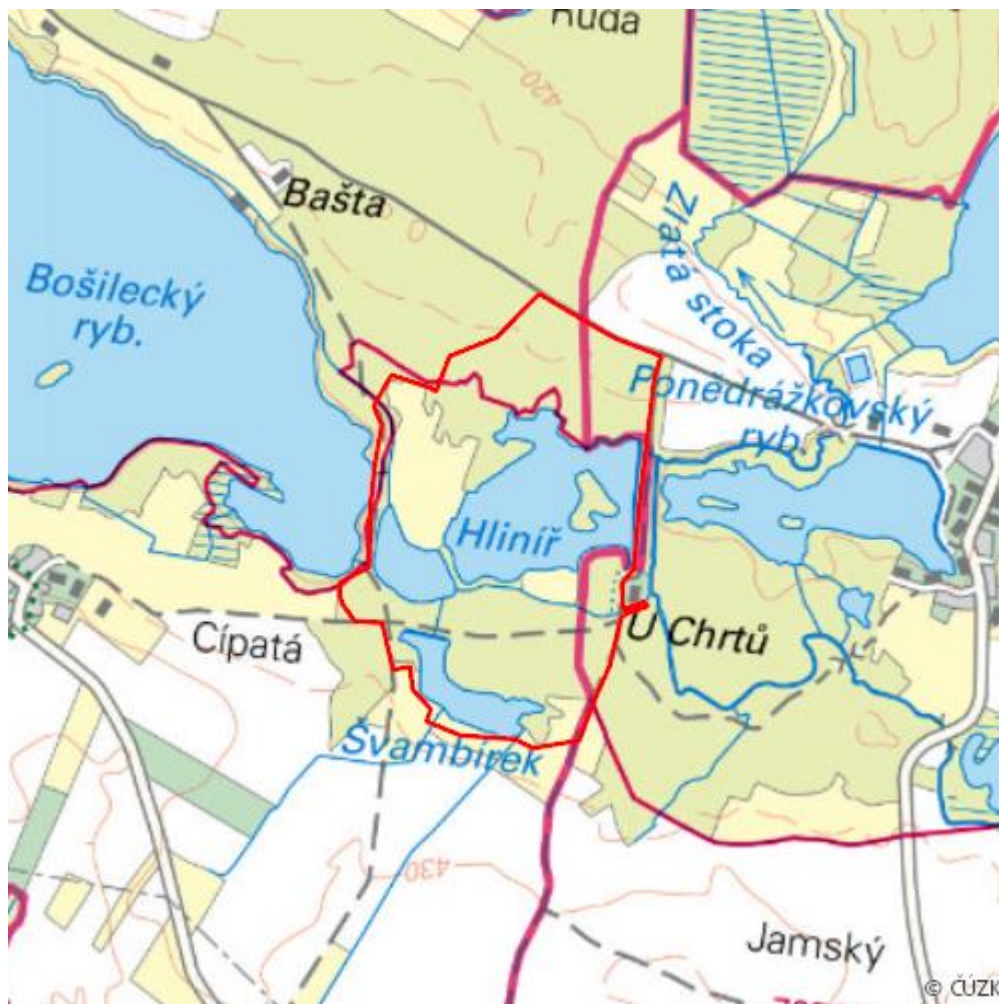

Hliníř

Třeboň fishponds

RS02.12

Localisation:	49.133126N 14.681255E
Area:	107.897 ha
Category:	Part of Wetland of International Importance
Wetland's type:	8, 13
The degree of protection:	SCI, PLA, SPA, NM
Altitude:	414 - 427 m