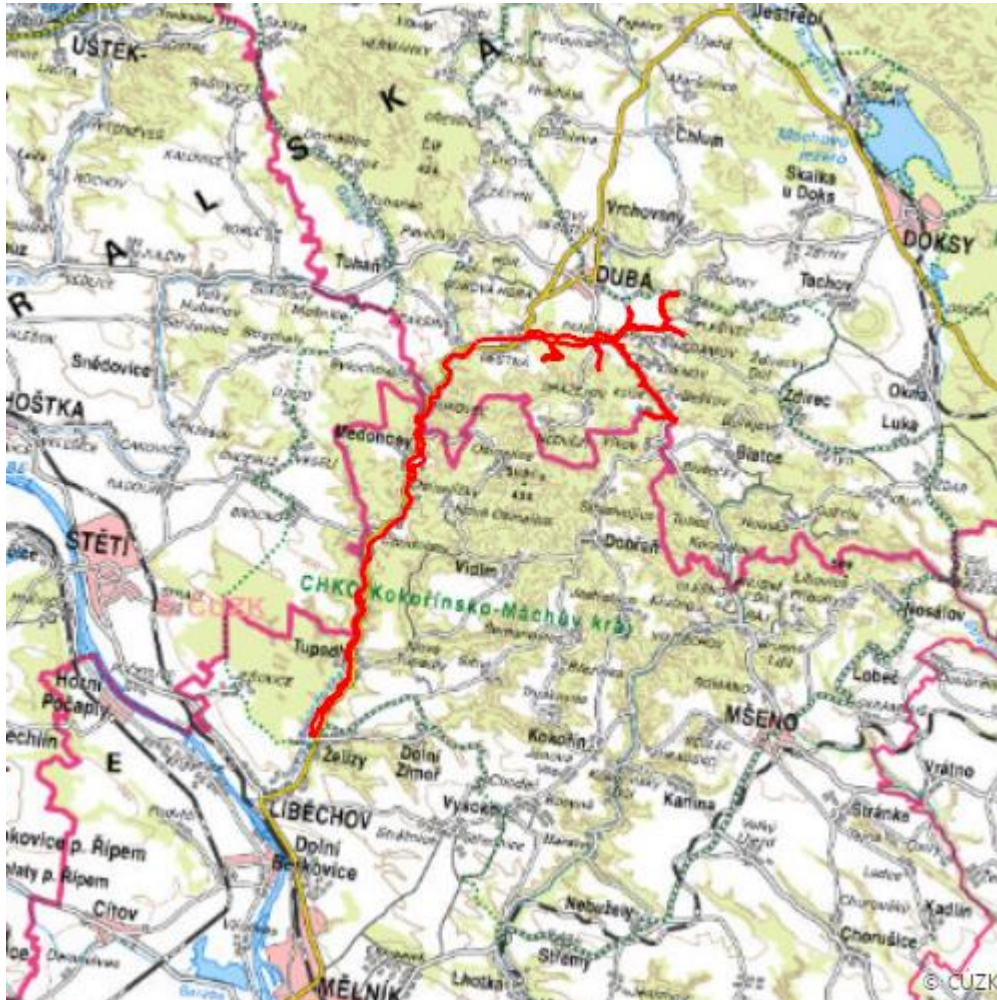

Mokřady Liběchovky

Liběchovka and Pšovka Brooks

RS10.01

Localisation:	50.479296N 14.485442E
Area:	150.608 ha
Category:	Part of Wetland of International Importance
The degree of protection:	SCI, PLA, NR
Altitude:	182 - 333 m