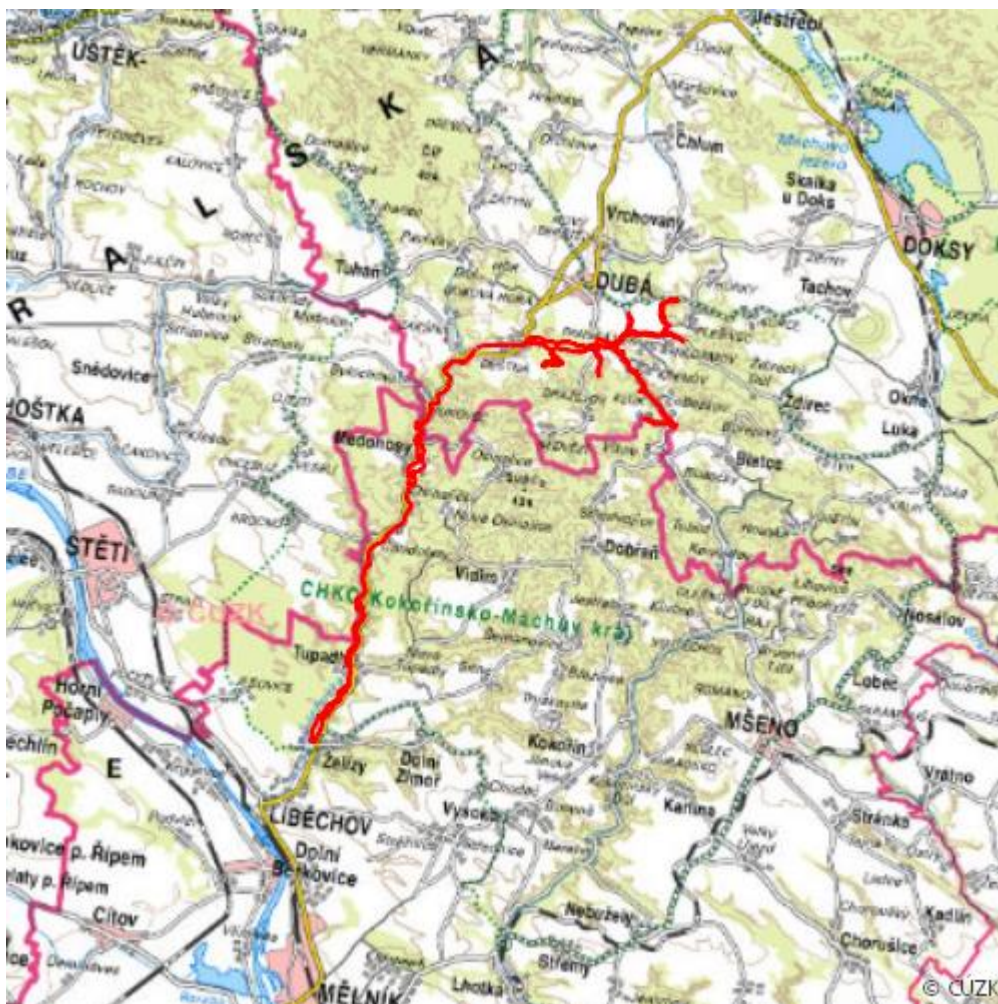

Mokřady Liběchovky

Liběchovka and Pšovka Brooks

RS10.01

Localisation:	50.479296N 14.485442E
Area:	150.608 ha
Category:	Part of Wetland of International Importance
The degree of protection:	SCI, PLA, NR
Altitude:	182 - 333 m