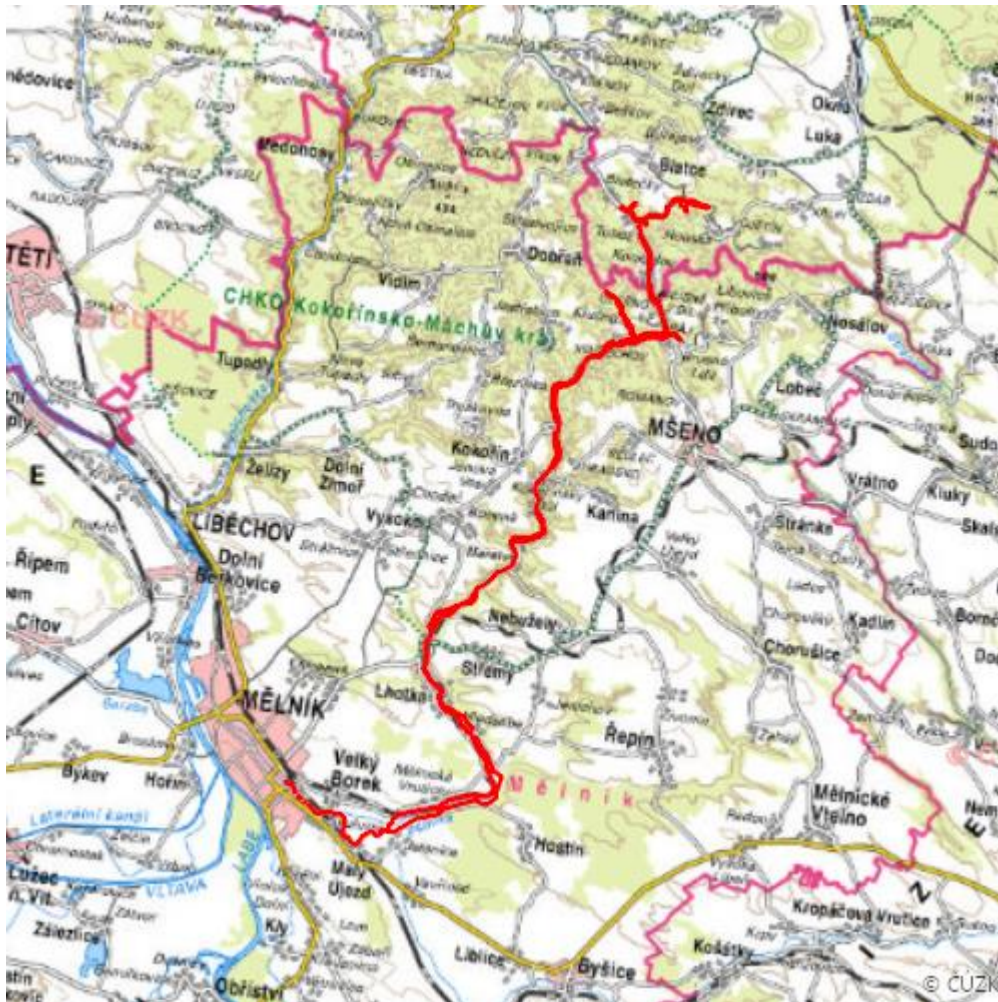

Mokřady Pšovky

Liběchovka and Pšovka Brooks

RS10.02

Localisation:	50.417799N 14.578421E
Area:	210.434 ha
Category:	Part of Wetland of International Importance
The degree of protection:	SCI, PLA, NNM, NM, NR
Altitude:	175 - 350 m