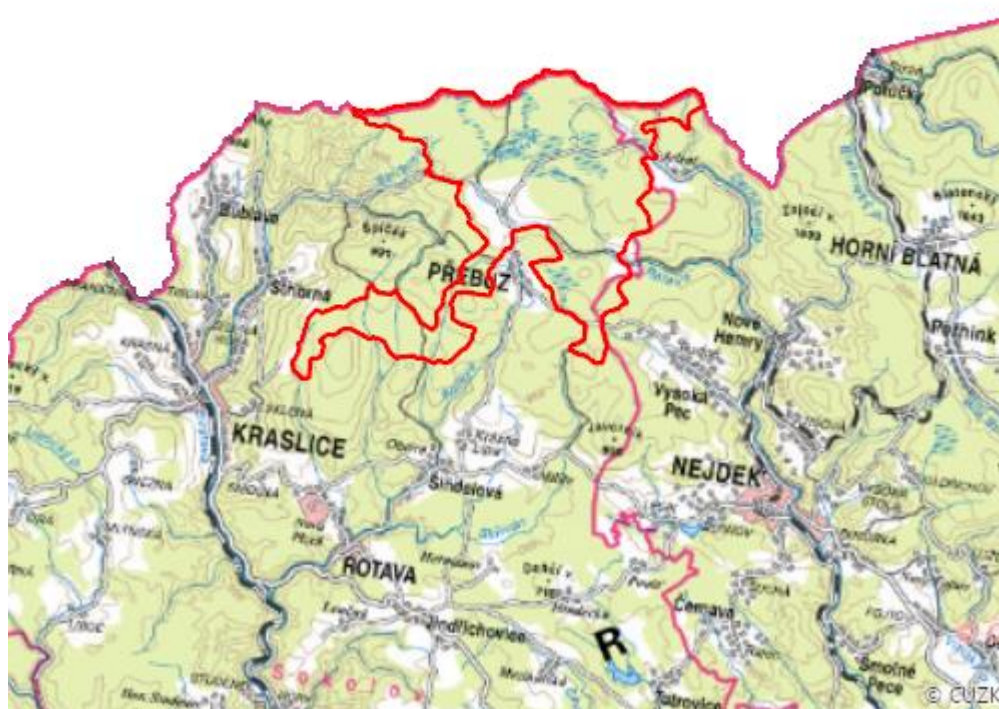

# Rolava

## Krušnohorské Mountains mires

RS12.01

<b>Localisation:</b>	50.377802N 12.609316E
<b>Area:</b>	3 374.930 ha
<b>Category:</b>	Part of Wetland of International Importance
<b>Wetland's type:</b>	8
<b>The degree of protection:</b>	SCI, NNR, NM, NR
<b>Altitude:</b>	789 - 950 m