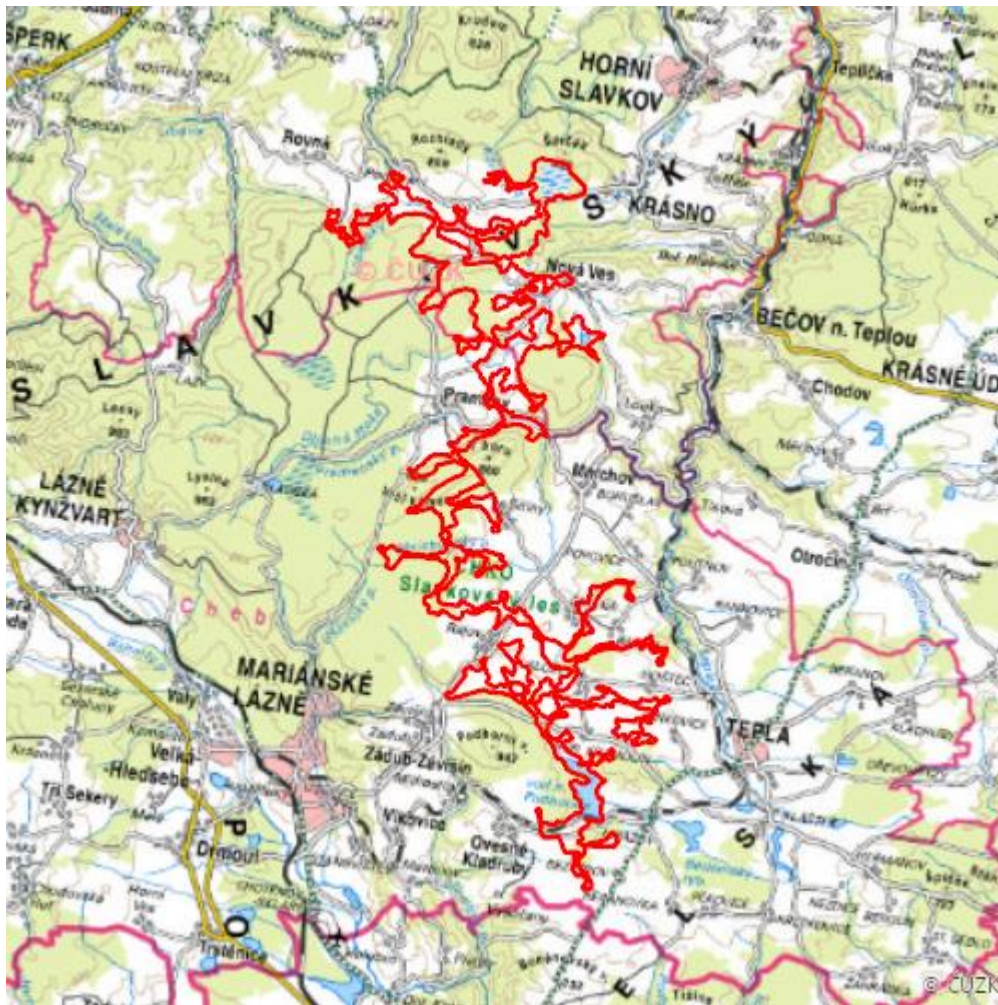

Mokřady a minerální prameny Slavkovského lesa

Springs and Mires of the Slavkov Forest

RS14.02

Localisation:	50.025336N 12.759821E
Area:	2 128.339 ha
Category:	Part of Wetland of International Importance
The degree of protection:	SCI, PLA, NNM, NM, NR
Altitude:	642 - 850 m