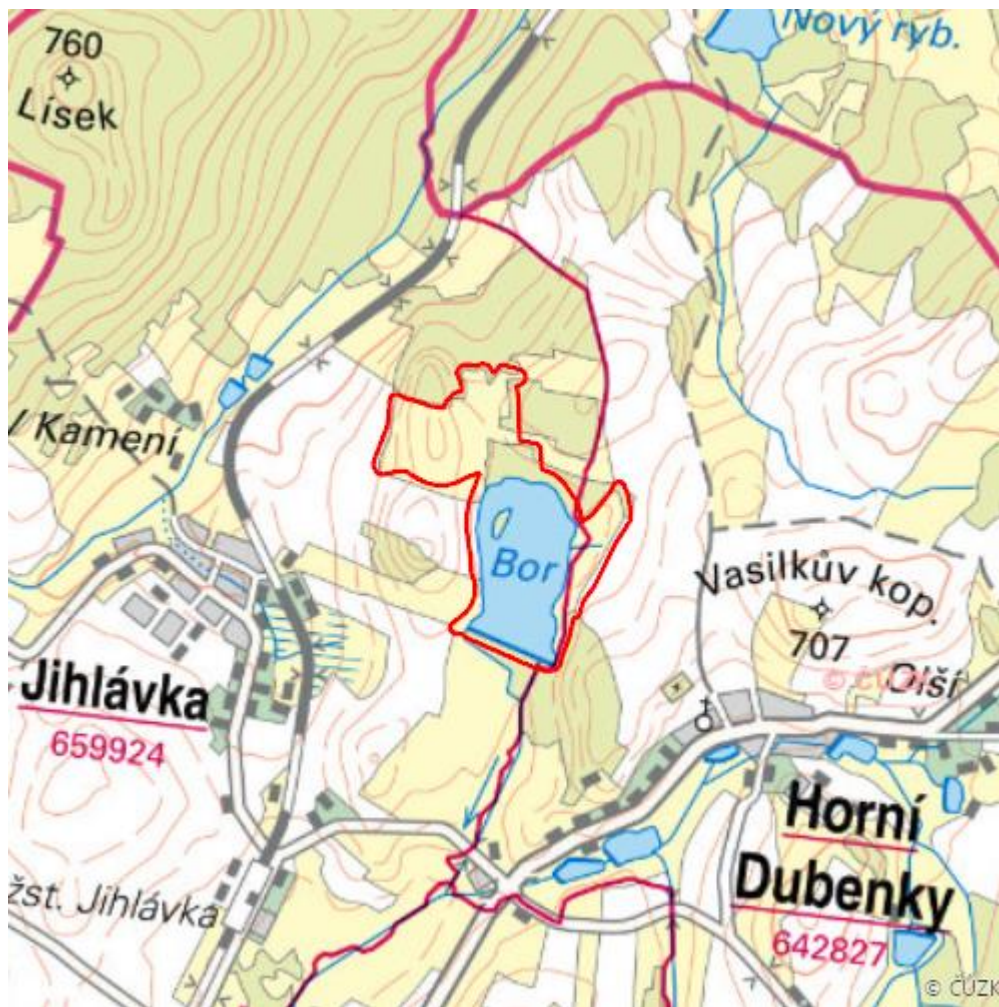

Rybník Bor (Krvavec)

LJI.07

Localisation:	49.264956N 15.304105E
Area:	39.485 ha
Category:	Wetlands of local importance
Wetland's type:	1, 6, 7, 8, 13
Reason protection:	O , B
Altitude:	656 - 680 m

Natural habitats