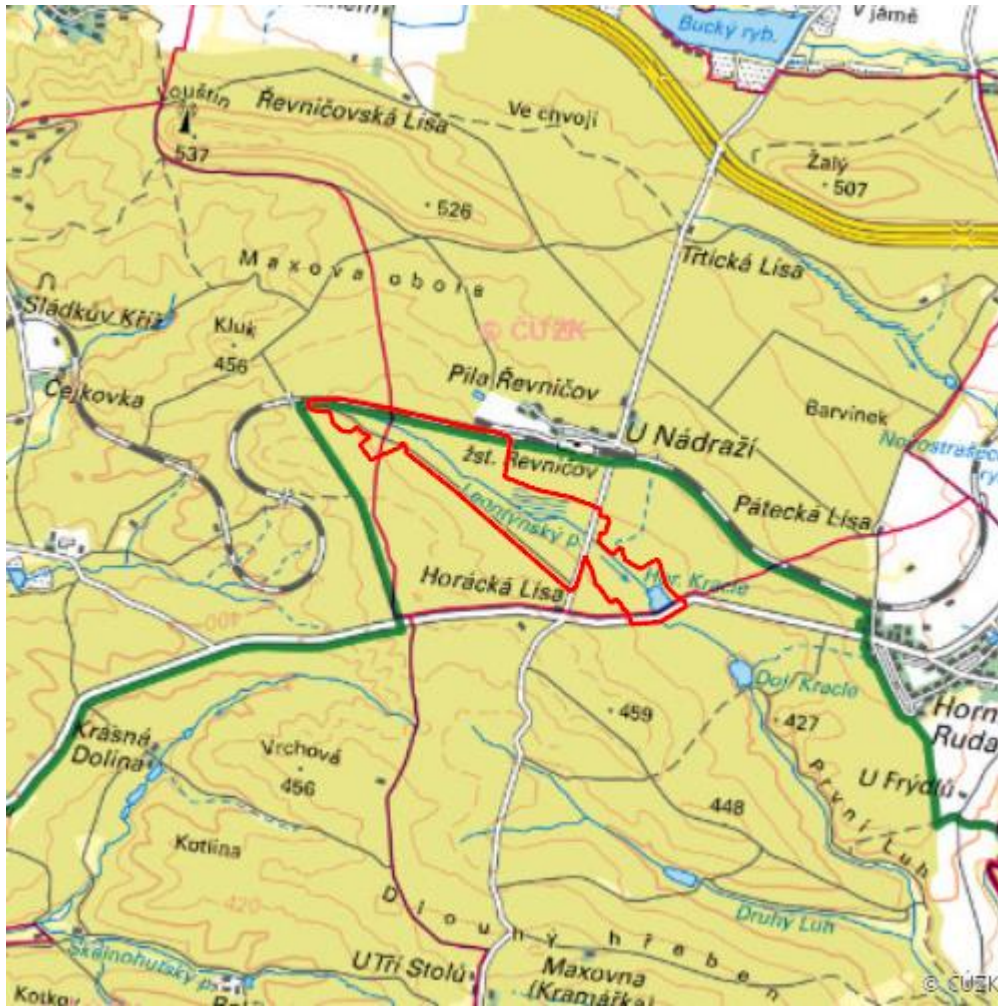

Prameny Klíčavy

L.RA.01

Localisation:	50.144822N 13.826592E
Area:	92.175 ha
Category:	Wetlands of local importance
Wetland's type:	1
The degree of protection:	SCI, PLA, SPA, NR
Altitude:	445 - 450 m

Natural habitats