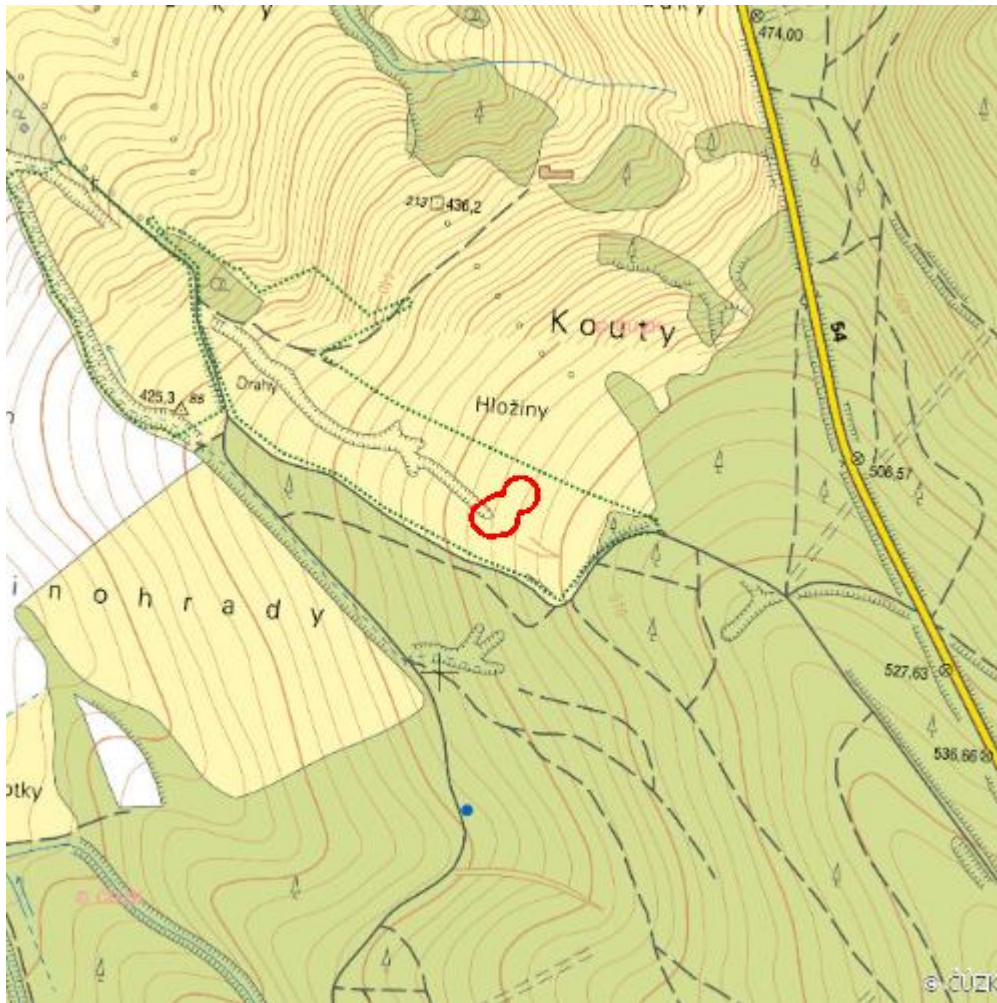

Drahy

L.UH.05

Localisation:	48.920275N 17.643997E
Area:	0.410 ha
Category:	Wetlands of local importance
Wetland's type:	1, 5, 8
The degree of protection:	SCI, PLA, NR
Altitude:	465 - 482 m

Natural habitats