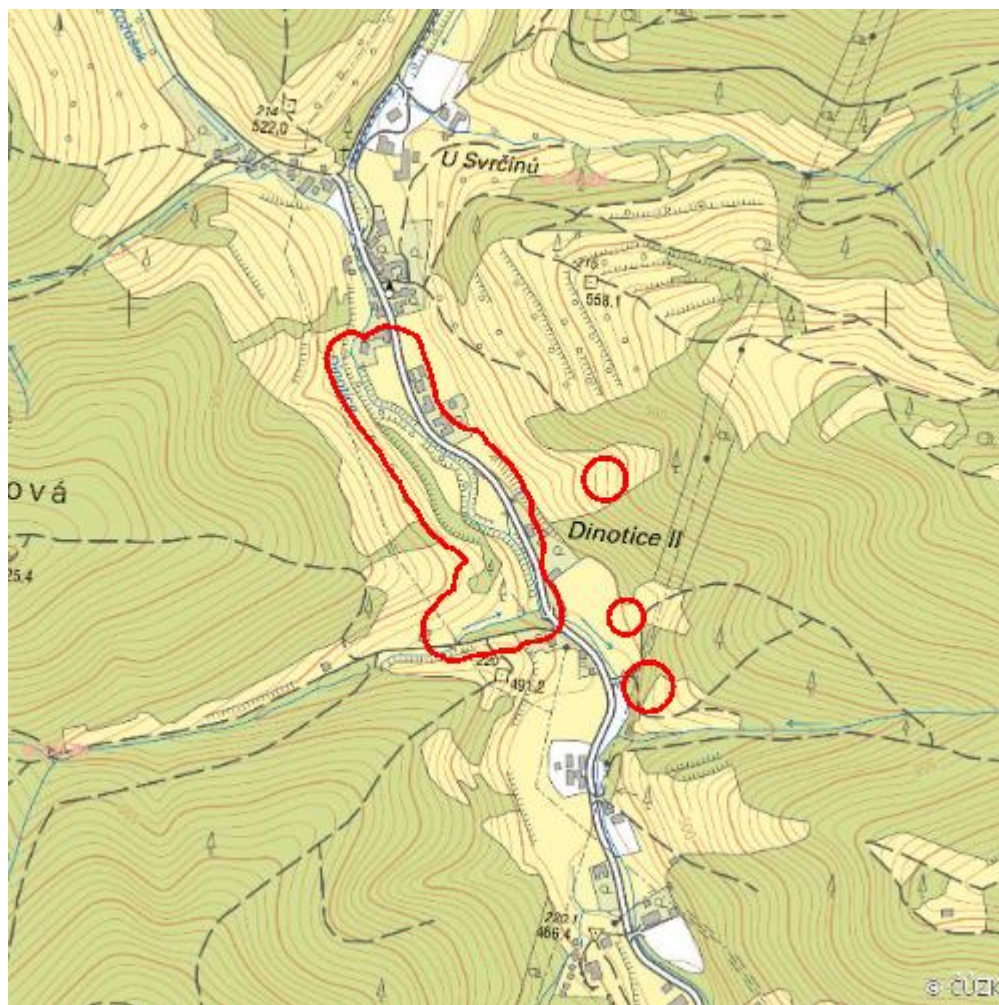

Svahová prameniště Švrčín

L.VS.89

Localisation:	49.341215N 18.113963E
Area:	6.789 ha
Category:	Wetlands of local importance
Wetland's type:	1
The degree of protection:	SCI, PLA, SPA
Reason protection:	B
Altitude:	489 - 572 m