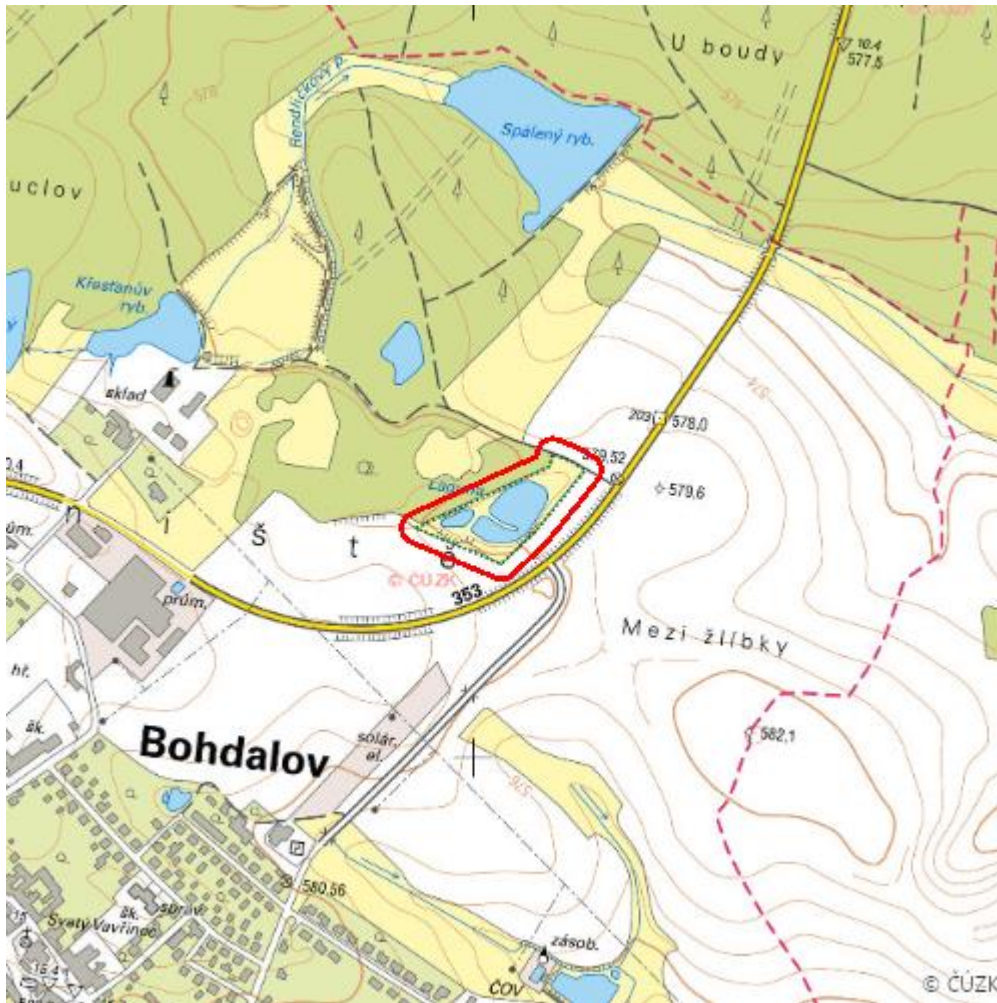

Laguna u Bohdalova

L.ZR.07

Localisation:	49.486164N 15.881832E
Area:	2.506 ha
Category:	Wetlands of local importance
Wetland's type:	16
The degree of protection:	NM
Reason protection:	Am
Altitude:	560 - 563 m